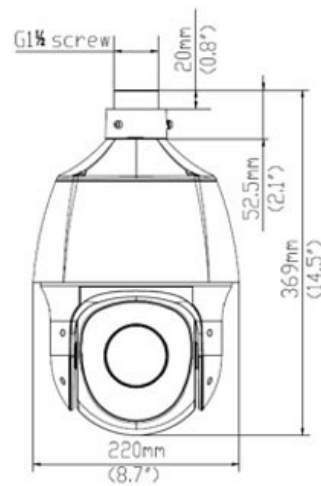

CP- VNP-2221L15

2MP 22x Full HD IR Network PTZ Camera - 150 Mtr.

INDIGO