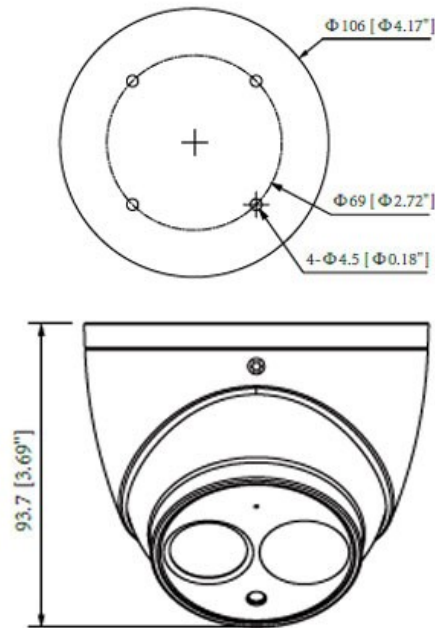

CP- UNC-DD21L5CE-MD**2MP Full HD WDR IR Dome Camera - 50Mtr.****Main Features**

- 1/2.8" 2 MP PS CMOS Image Sensor
- 50/60fps@1080P(1920×1080)
- H.265 and H.264 Triple - stream encoding
- WDR(120dB), Day/Night (ICR), 3DNR, ROI, AWB, AGC, BLC, HLC
- 2.8mm fixed lens (3.6mm,6mm optional)
- IR Range of 50 Mtrs, IP67, SD Card, ePoE
- Mobile Software: iCMOB, gCMOB
- CMS Software: KVMS Pro, vOptimus Pro

CP- UNC-DD21L5CE-MD

2MP Full HD WDR IR Dome Camera - 50Mtr.

Feature

Image Sensor
Minimum Illumination
Effective Pixels
Shutter Speed
White Balance
Lens
Gain Control (AGC)
Angle of View
Video Compression
S/N Ratio
Back Light Compensation
Video Streaming
Resolution
Digital Zoom
Motion detection
Privacy Mask
ICR
ROI
Audio Compression
Protocol
Smart Detection
Ethernet
User Account
IR
Smart Phone
Micro SD
Audio
Operating Temperature
Power Source

 **CP- UNC-DD21L5CE-MD****2MP Full HD WDR IR Dome Camera - 50Mtr.****Feature**

Power Consumption
Weatherproof Standard
Dimension
Weight

Specification

<5.5W
IP67
Φ106mm x 93.7mm
0.47 Kg