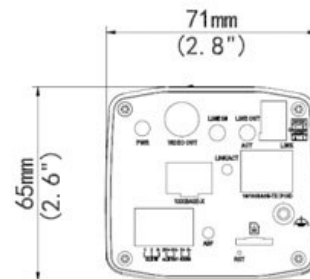

CP- VNC-B21-VMDS

2 MP Full HD WDR Box Camera

INDIGO

Main Features

- 1/1.9" 2MP PS CMOS Image Sensor
- Max. 60 fps@1080P
- H.265, H.264, MJPEG Triple-stream Encoding
- WDR(120dB), Day/Night (ICR), Corridor mode, 3D DNR, ROI, Defog, AWB, AGC, BLC, HLC
- CS Mount lens, Micro SD, PoE
- 6 KV surge protection designed for network interface
- Supports Instastream technology, save disk space and bandwidth upto 70%
- Mobile Software: Android, iOS
- CMS Software: IVMS

InstaStream

CE FCC RoHS COMPLIANT

CP- VNC-B21-VMDS

2 MP Full HD WDR Box Camera

Feature

Image Sensor
Minimum Illumination
Shutter Speed
White Balance
Lens
Gain Control (AGC)
Video Compression
S/N Ratio
Video Streaming
Video Output
Resolution
Frame Rate
Privacy Mask
ICR
ROI
Audio Input
Audio Output
Audio Compression
Alarm IN
Alarm Out
WDR
Interface
Protocol
Smart Detection
Ethernet
OSD
Micro SD
Audio
Operating Temperature
Humidity
Power Source

CP- VNC-B21-VMDS

2 MP Full HD WDR Box Camera

Feature

Power Consumption

Dimension

Weight

Specification

4.8W (6.8W with ICR on)

151.5mm x 71mm x 65 mm

0.48 kg