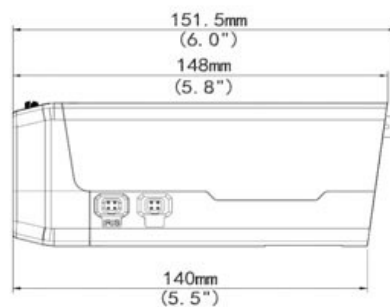

CP- VNC-B21-VMDS

2 MP Full HD WDR Box Camera

INDIGO

Main Features

- 1/1.9" 2MP PS CMOS Image Sensor
- Max. 60 fps@1080P
- H.265, H.264, MJPEG Triple-stream Encoding
- WDR(120dB), Day/Night (ICR), Corridor mode, 3D DNR, ROI, Defog, AWB, AGC, BLC, HLC
- CS Mount lens, Micro SD, PoE
- 6 KV surge protection designed for network interface
- Supports Instastream technology, save disk space and bandwidth upto 70%
- Mobile Software: Android, iOS
- CMS Software: IVMS

CP- VNC-B21-VMDS

2 MP Full HD WDR Box Camera

Feature

Power Consumption

Dimension

Weight

Specification

4.8W (6.8W with ICR on)

151.5mm x 71mm x 65 mm

0.48 kg