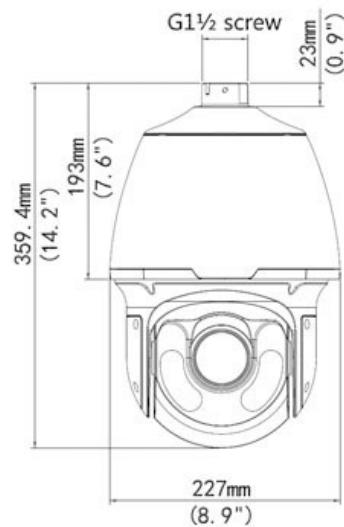

CP- VNP-3021L15

2MP 30x Full HD IR Network PTZ Camera - 150 Mtr.

Main Features

- 1/2.8" 2MP Progressive scan, CMOS
- Powerful 30x Optical Zoom and 16x Digital Zoom
- DWDR, 2D/3D-DNR, ROI, Digital Defog, EIS, AWB, AGC, BLC, HLC
- Ultra 265,H.265, H.264, MJPEG Triple streams Encoding
- Up to 1024 Presets,16 Patrol, Pattern
- Max 240°/s pan speed, 360° endless pan rotation
- Built-in 1/1 alarm in/out, IP66
- IR Range of 150 Mtr., Micro SD Card
- Supports Instastream technology, save disk space and bandwidth upto 70%
- Mobile Software: Android, iOS
- CMS Software: IVMS

Instastream