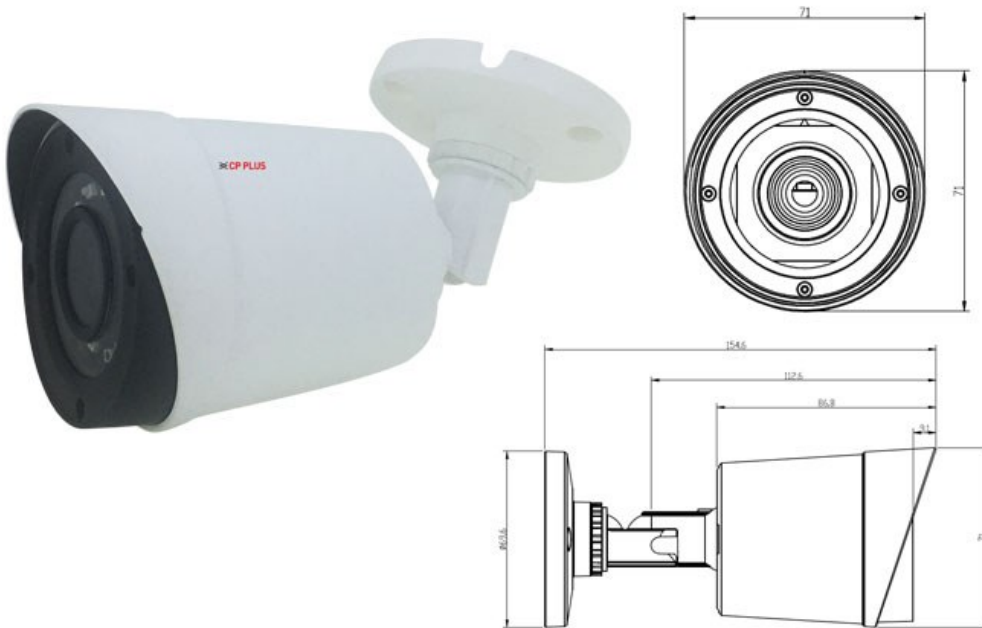

**CP- VAC-T24PL2 (Eco-Lite)****2.4 MP Full HD IR Bullet Camera - 20 Mtr.****INDIGO****Main Features**

- 1/2.7" 2.4MP HQIS Pro Image sensor
- 25/30fps@ 2.4MP
- DWDR, Day/Night (ICR), 3D-DNR, AWB, AGC, BLC
- Plug-n-Play HD/SD Camera
- 3.6mm Lens
- Equipped with fine IR LEDs for clearer night vision
- IR Range of 20 Mtr., IP66
- Compatible with HDCVI, HDTVI, AHD and CVBS Formats

**CP- VAC-T24PL2 (Eco-Lite)****2.4 MP Full HD IR Bullet Camera - 20 Mtr.****Feature**

Image Sensor  
Minimum Illumination  
Shutter Speed  
White Balance  
Lens  
Gain Control (AGC)  
Back Light Compensation  
S/N Ratio  
Resolution  
Video Output  
Frame Rate  
ICR  
WDR  
Gamma Correction  
OSD  
IR  
No. of IR LEDs  
Operating Temperature  
Humidity  
Power Source  
Power Consumption  
Weatherproof Standard  
Dimension  
Weight

**Specification**

1/2.7" 2.4MP HQIS Pro Image Sensor  
Color(0.1Lux), (0 Lux IR LED On)  
1/50s(1/60s)-1/100,000s (Auto/Fixed)  
Auto  
3.6mm  
Auto  
Auto  
≥41dB  
2.4MP  
1.0Vp-p Composite Output (75Ω / BNC), HD-AHD(1080P)\ HD-TVI(1080P)\ HD-CVI(1080P)\ CVBS  
30fps(60Hz) , 25fps(50Hz)  
Support  
DWDR  
0.45  
Supports  
IR Range of 20 Mtr.  
12pcs  
-20°C~+50°C  
10% ~ 90% (humidity), ≤95% RH no dew  
DC12V(+/-15%)  
0.4W(2.5W after IR LED Powered on)  
IP66  
154.6mm x 71mm x 71mm  
0.2 KG