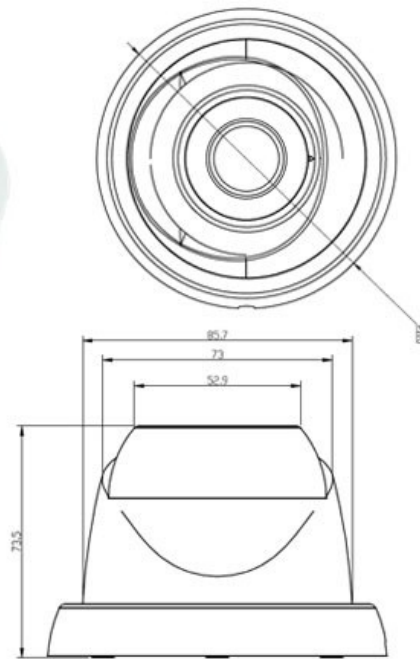

CP- VAC-D50L2-V2**5 MP Full HD IR Dome Camera - 20 Mtr.****Main Features**

- 5MP HQIS Pro Image Sensor
- 20fps@5MP
- DWDR, Day/Night (ICR), AWB, AGC, BLC
- Plug-n-Play HD/SD Camera
- 3.6mm (6mm optional)
- Equipped with fine IR LEDs for clearer night vision
- IR Range of 20 Mtr.
- Compatible with HDCVI, HDTVI, AHD and CVBS Formats

CP- VAC-D50L2-V2**5 MP Full HD IR Dome Camera - 20 Mtr.****Feature**

Image Sensor

Minimum Illumination

Shutter Speed

White Balance

Gain Control (AGC)

Lens

Frame Rate

Operating Temperature

Humidity

Power Source

Power Consumption

Dimension

Weight

Specification

5 MP HQIS Pro Image Sensor

DC12V(+/-15%)

1.2W(4W after IR LED Powered on)

108mm x 108mm x 73.5mm

0.2Kg.