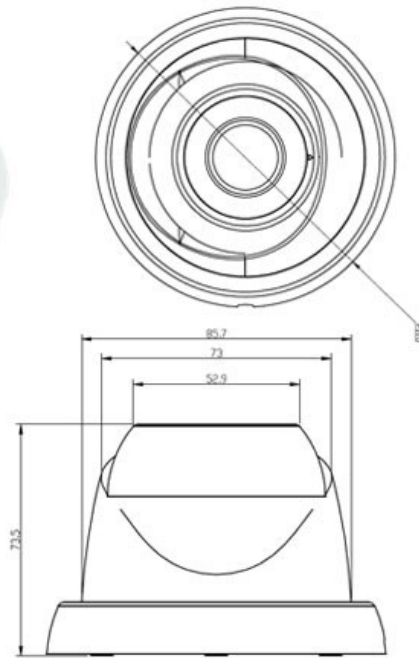

**CP- VAC-D10L2-V2****1MP HD IR Dome Camera - 20 Mtr.****INDIGO****Main Features**

- 1MP HD Color Image Sensor
- 25/30fps@720P
- Day/Night (ICR), AWB, AGC, BLC
- Plug-n-Play HD/SD Camera
- 3.6mm Lens (2.8mm, 6mm Optional)
- Equipped with fine IR LEDs for clearer night vision
- IR Range of 20 Mtr.
- Compatible with HDCVI, HDTVI, AHD and CVBS Formats

# CP- VAC-D10L2-V2

1MP HD IR Dome Camera - 20 Mtr.

## Specification

1 MP HD Color Image Sensor  
Color(0.1Lux),White and Black (0.01Lux IR LED On)  
1/50s(1/60s)-1/100,000s (Auto/Fixed)  
Auto  
Auto  
3.6mm (2.8mm, 6mm Optional)  
≥39dB  
Auto  
1.0Vp-p Composite Output (75Ω / BNC) , HD-AHD(720P)\ HD-TVI(720P)\ HD-CVI(720P)\ CVBS  
720P  
30fps(60Hz) ,25fps(50Hz)  
Support  
0.45  
IR Range of 20 Mtr.  
12pcs  
-20°C~+55°C  
10% ~ 90% , ≤95% RH no dew  
DC12V(+/-10%)  
0.4W(2.5W after IR LED Powered on)  
108mm x 108mm x 73.5mm  
0.2Kg