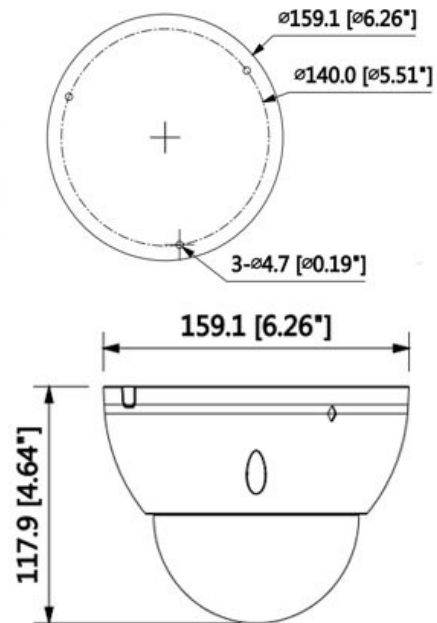

CP- UVC-VC4K08ZL5-VD**4K WDR HDCVI IR Vandal Dome Camera - 50Mtr.****Main Features**

- 1/2" 8Megapixel progressive scan CMOS
- Max. 15fps@3840×2160
- 3.7-11mm motorized lens
- Up to 500m transmission with RG59 coaxial cable
- WDR(120dB), Day/Night (ICR), 2D/3D-DNR, AWB, AGC, BLC, HLC
- 3x optical motorized zoom lens
- IR Range of 50 Mtrs.
- IP67, IK10

CP- UVC-VC4K08ZL5-VD

4K WDR HDCVI IR Vandal Dome Camera - 50Mtr.

Feature

Image Sensor
Effective Pixels
Minimum Illumination
Shutter Speed
White Balance
Gain Control (AGC)
Lens
S/N Ratio
Back Light Compensation
Angle of View
Video Streaming
Video Output
Resolution
ICR
Audio Input
Alarm IN
Alarm Out
IR
OSD
Operating Temperature
Power Source
Power Consumption
Weatherproof Standard
Dimension
Weight

Specification

1/2" CMOS
3840(H)×2160(V), 8MP
0.01Lux/F1.5(Color), 30IRE,0lux/F1.5(B/W)
1/1s~1/100,00s
Auto / Manual
Auto
3.7-11mm motorized Lens
More than 65dB
BLC / HLC / WDR(120dB)
H: 112°~46°
PAL:3840×2160@12.5fps,2560×1440@25fps; NTSC:3840×2160@15fps,2560×1440@30fps
1-channel HDCVI 4K video output & 1-channel CVBS video output
8MP (3840×2160)
Auto (ICR) / Manual
1 channel
2 channel
1 channel
IR Range of 50 Mtr.
Multi-language
-30°C~+60°C/ Less than 95%RH
12V DC ±25%/24V AC ±25%
Max 12.4W
IP67 & IK10
Φ159.1mm×117.9mm (Φ6.26"×4.64")
0.90kg