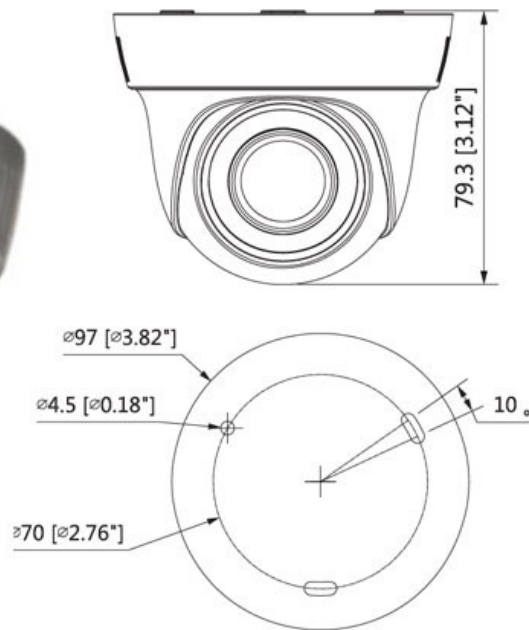

**CP- USC-DA24L2****2.4MP Full HD IR Cosmic Dome Camera - 20Mtr.****COSMIC**  
HD CAMERA**Main Features**

- 1/2.7" 2.4MP PS CMOS Image Sensor
- Max 25/30fps@2.4MP
- DWDR, Day/Night (ICR), 2D-DNR, AWB, AGC, BLC, HLC
- 3.6mm fixed lens (2.8mm, optional)
- IR Range of 20 Mtrs., IP67
- OSD Menu, control over coaxial cable, 2D-DNR
- HD, SD and Two other Analog format Output switchable

**CP- USC-DA24L2****2.4MP Full HD IR Cosmic Dome Camera - 20Mtr.****COSMIC**  
HD CAMERA**Feature**

Image Sensor  
Minimum Illumination  
Effective Pixels  
Shutter Speed  
White Balance  
Gain Control (AGC)  
Lens  
Back Light Compensation  
Angle of View  
S/N Ratio  
Video Streaming  
Video Output  
ICR  
OSD  
IR  
Operating Temperature  
Power Source  
Power Consumption  
Weatherproof Standard  
Casing  
Dimension  
Weight

**Specification**

1/2.7" PS CMOS  
0.02Lux/F1.85, 30IRE, 0Lux IR on  
2.4MP  
PAL: 1/25~1/100000s NTSC: 1/30~1/100000s  
Auto / Manual  
Auto / Manual  
3.6mm (2.8mm, Optional)  
BLC / HLC / DWDR  
H: 87.5° (103°)  
More than 65dB  
25/30fps@2.4MP, 25/30/50/60fps@720P  
1-channel BNC high definition video output / CVBS video output (Can switch)  
Auto (ICR) / Manual  
Multi-language  
IR Range of 20 Mtr.  
-40°C~+60°C / Less than 95%RH  
12V DC ±30%  
Max 3.3W (12V DC, IR on)  
IP67  
Plastic  
Φ97mm×79.3mm(Φ3.8"×3.1")  
0.17kg