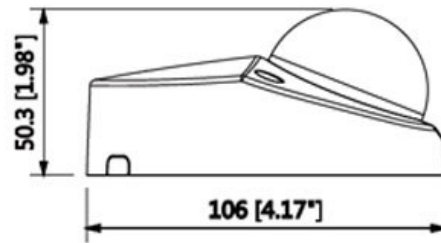

CP- UNC-WD41L2-VMD

4 MP Full HD WDR IR Dome Camera - 20Mtr.

Main Features

- 1/3" 4MP PS CMOS Image Sensor
- 25/30fps@4MP(2688x1520)
- H.265 and H.264 triple-stream encoding
- WDR(120dB), Day/Night (ICR), 3DNR, AWB, AGC, BLC
- Smart Detection supported
- 2.8mm fixed lens (3.6mm, 6mm optional)
- IR Range of 20 Mtrs, IP67, IK10, SD Card, PoE
- Mobile Software: iCMOB, gCMOB
- CMS Software: KVMS Pro, vOptimus Pro

CP- UNC-WD41L2-VMD

4 MP Full HD WDR IR Dome Camera - 20Mtr.

Feature

Image Sensor

Effective Pixels

Minimum Illumination

Shutter Speed

White Balance

4 MP Full HD WDR IR Dome Camera - 20Mtr.

Feature

Power Consumption
Weatherproof Standard
Dimension
Weight

Specification

<4.5W
IP67 & IK10
Φ106mm x 50.3mm (4.17"×1.98")
0.4kg