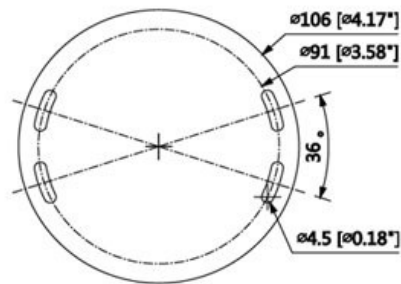

CP- UNC-WD41L2-VMD

4 MP Full HD WDR IR Dome Camera - 20Mtr.

Main Features

- 1/3" 4MP PS CMOS Image Sensor
- 25/30fps@4MP(2688x1520)
- H.265 and H.264 triple-stream encoding
- WDR(120dB), Day/Night (ICR), 3DNR, AWB, AGC, BLC
- Smart Detection supported
- 2.8mm fixed lens (3.6mm, 6mm optional)
- IR Range of 20 Mtrs, IP67, IK10, SD Card, PoE
- Mobile Software: iCMOB, gCMOB
- CMS Software: KVMS Pro, vOptimus Pro

CP- UNC-WD41L2-VMD

4 MP Full HD WDR IR Dome Camera - 20Mtr.

Feature

Image Sensor

Effective Pixels

Minimum Illumination

Shutter Speed

White Balance

Specification

1/3" 4MP progressive scan CMOS

2688(H) x 1520(V)

0.08Lux/F2.0(Color,1/3s,30IRE) 0Lux/F2.0(IR on)

Auto/Manual, 1/3(4)~1/100000s

Auto/Natural/Street Lamp/Outdoor/Manual

2.8mm (3.6mm, 6mm optional)

4 MP Full HD WDR IR Dome Camera - 20Mtr.

Feature

Power Consumption
Weatherproof Standard
Dimension
Weight

Specification

<4.5W
IP67 & IK10
Φ106mm x 50.3mm (4.17"×1.98")
0.4kg