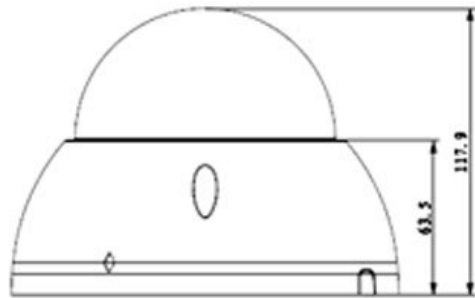

CP- UNC-VH4K121ZL5-VM

4K Full HD IR Vandal Dome Camera - 50Mtr.

Main Features

- 1/1.7" 12Megapixel progressive scan CMOS
- 20fps@12M(4000×3000),25/30fps@4K(3840×2160)
- H.265 and H.264 triple-stream encoding
- DWDR, Day/Night(ICR), 3DNR, AWB, AGC, BLC
- 4.1mm ~16.4mm motorized lens
- IR Range of 50 Mtrs, IP67, IK10, Micro SD, PoE
- Mobile Software: iCMOB, gCMOB, wCMOB
- CMS Software: KVMS Pro, vOptimus Pro