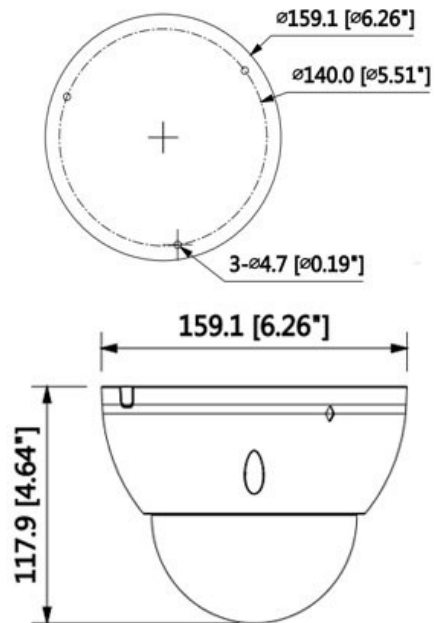

CP- UNC-VE4K081ZL5E-VMD

4K Full HD IR Vandal Dome Camera - 50Mtr.