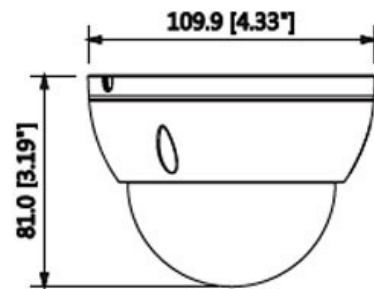

CP- UNC-VD61L3E-VMD**6MP Full HD WDR IR Vandal Dome Camera - 30Mtr.****Main Features**

- 1/2.9" 6MP PS CMOS Image Sensor
- 20fps@6MP(3072x2048), 25/30fps@4MP(2688x1520)
- H.265 and H.264 Triple Stream encoding
- WDR, Day/Night (ICR), 2D/3DNR, ROI, AWB, AGC, BLC, HLC
- 2.8mm fixed lens (3.6mm optional)
- IR Range of 30 Mtrs, IP67, IK10, SD Card, ePoE
- Mobile Software: iCMOB, gCMOB
- CMS Software: KVMS Pro

 **CP- UNC-VD61L3E-VMD****6MP Full HD WDR IR Vandal Dome Camera - 30Mtr.****Feature**

User Account

IR

Smart Phone

Micro SD

Operating Temperature

Power Source

Power Consumption

Weatherproof Standard

Dimension

Weight

Specification

20 Users

IR Range of 30 Mtr.

IOS, Android

Micro SD, Max 128GB

-30°C~+60°C, Less than 95% RH

DC12V, PoE (802.3af)

<5.5W

IP67 & IK10

Φ109.9mm×81mm

0.41kg