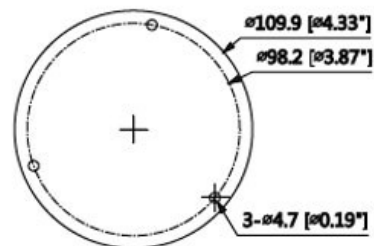

CP- UNC-VD61L3E-VMD**6MP Full HD WDR IR Vandal Dome Camera - 30Mtr.****Main Features**

- 1/2.9" 6MP PS CMOS Image Sensor
- 20fps@6MP(3072x2048), 25/30fps@4MP(2688x1520)
- H.265 and H.264 Triple Stream encoding
- WDR, Day/Night (ICR), 2D/3DNR, ROI, AWB, AGC, BLC, HLC
- 2.8mm fixed lens (3.6mm optional)
- IR Range of 30 Mtrs, IP67, IK10, SD Card, ePoE
- Mobile Software: iCMOB, gCMOB
- CMS Software: KVMS Pro

Weatherproof Standard

Dimension

Weight

Specification

20 Users

IR Range of 30 Mtr.

IOS, Android

Micro SD, Max 128GB

-30°C~+60°C, Less than 95% RH

DC12V, PoE (802.3af)

<5.5W

IP67 & IK10

Φ109.9mm×81mm

0.41kg