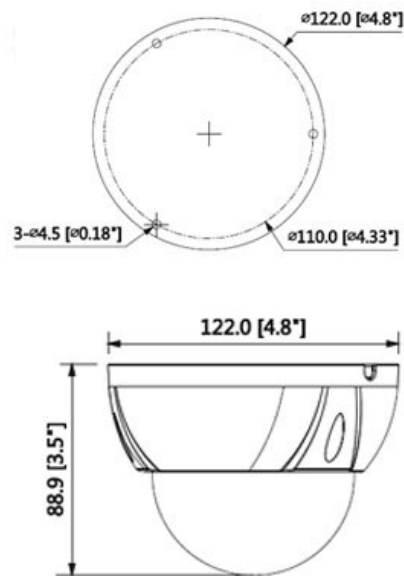

CP- UNC-VB81ZL3-VMDS**8MP Full HD WDR IR Vandal Dome Camera - 30Mtr.****Main Features**

- 1/2" 8MP PS CMOS Image Sensor
- 25/30fps@8MP(3840×2160)
- Support Starlight Function
- H.265 and H.264 dual-stream encoding
- WDR(120dB), Day/Night (ICR), 3D-DNR, ROI, AWB, AGC, BLC, HLC
- 3.7~11 mm Motorized lens
- IR Range of 30 Mtrs, IP67, IK10, Micro SD Card, PoE
- Mobile Software: iCMOB, gCMOB
- CMS Software: KVMS Pro

CP- UNC-VB81ZL3-VMDS

8MP Full HD WDR IR Vandal Dome Camera - 30Mtr.

Feature

Image Sensor
 Minimum Illumination
 Effective Pixels
 Shutter Speed
 White Balance
 Lens
 Gain Control (AGC)
 Video Compression
 Angle of View
 Back Light Compensation
 S/N Ratio
 Video Streaming
 Resolution
 Digital Zoom
 Motion detection
 Privacy Mask
 ICR
 ROI
 Audio Input
 Audio Output
 Audio Compression
 Alarm IN
 Alarm Out
 Bit Rate
 Protocol
 Smart Detection
 Ethernet

Power Consumption

Weatherproof Standard

Casing

Dimension

Weight

Specification

Motion detection, Video tampering, Scene changing, Network disconnection, IP address conflict, Illegal access, Storage anomaly

20 Users

φ122mm×88.9mm(4.80"×3.50")

0.49Kg