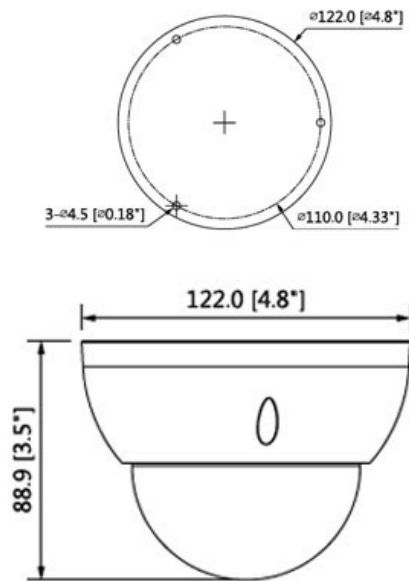

CP- UNC-VB41ZL3-VMD**4MP Full HD WDR IR Vandal Dome Camera - 30Mtr.****Main Features**

- 1/3" 4MP PS CMOS Image Sensor
- Max 20fps@4MP and 25/30fps@3MP
- H.265 and H.264 triple-stream encoding
- WDR(120dB), Day/Night (ICR), 3D-DNR, ROI, AWB, AGC, BLC, HLC
- 2.7~13.5mm motorized lens
- IR Range of 30 Mtrs, IP67, IK10, PoE, SD Card
- Mobile Software: iCMOB, gCMOB
- CMS Software: KVMS Pro

CP- UNC-VB41ZL3-VMD

4MP Full HD WDR IR Vandal Dome Camera - 30Mtr.

Feature

Image Sensor
 Effective Pixels
 Minimum Illumination
 Shutter Speed
 White Balance
 Lens
 Gain Control (AGC)
 Back Light Compensation
 Angle of View
 Video Compression
 S/N Ratio
 Video Streaming
 Resolution
 Digital Zoom
 Motion detection
 Privacy Mask
 ICR
 ROI
 Audio Input
 Audio Output
 Audio Compression
 Alarm IN
 Alarm Out
 Bit Rate
 Protocol
 Smart Detection
 Ethernet
 User Account
 IR

CP- UNC-VB41ZL3-VMD**4MP Full HD WDR IR Vandal Dome Camera - 30Mtr.****Feature**

Smart Phone
Micro SD
Operating Temperature
Power Source
Power Consumption
Weatherproof Standard
Casing
Dimension
Weight

Specification