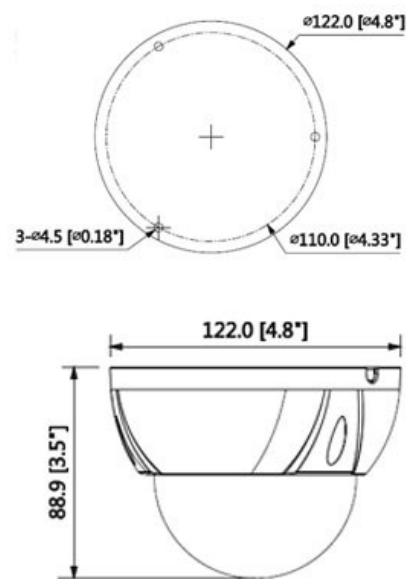

CP- UNC-VB21ZL3S-VMD**2 MP Full HD WDR IR Vandal Dome Camera - 30Mtr.****Main Features**

- 1/2.8" 2MP PS CMOS Image Sensor
- Max. 25/30fps@2MP (1920×1080)
- H.265+ and H.264+ triple-stream encoding
- WDR(120dB), Day/Night (ICR), 3D-DNR, ROI, AWB, AGC, BLC
- 2.7~13.5mm Motorized lens
- IR Range of 30 Mtrs, Smart IR, IP67, IK10, PoE
- Mobile Software: iCMOB, gCMOB
- CMS Software: KVMS Pro

CP- UNC-VB21ZL3S-VMD**2 MP Full HD WDR IR Vandal Dome Camera - 30Mtr.****Feature**

User Account
Smart Phone
IR
Micro SD
Operating Temperature
Power Source
Power Consumption
Casing
Weatherproof Standard
Dimension
Weight