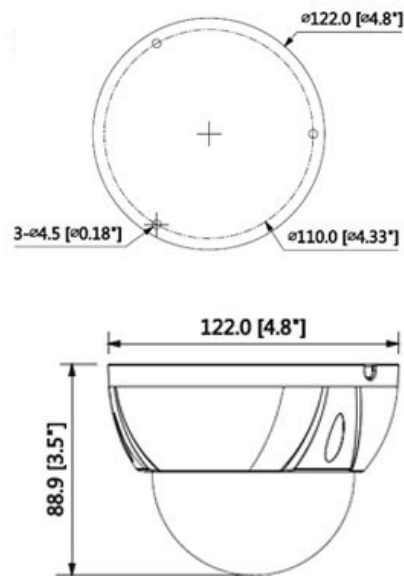

**CP- UNC-VA81L3-MDS****8MP Full HD WDR IR Vandal Dome Camera - 30Mtr.****Main Features**

- 1/2" 8MP PS CMOS Image Sensor
- 25/30fps@8MP(3840×2160)
- Support Starlight Function
- H.265 and H.264 dual-stream encoding
- WDR(120dB), Day/Night (ICR), 3D-DNR, ROI, AWB, AGC, BLC, HLC
- 4mm fixed lens (6mm optional)
- IR Range of 30 Mtrs, IP67, IK10, Micro SD Card, PoE
- Mobile Software: iCMOB, gCMOB
- CMS Software: KVMS Pro

# CP- UNC-VA81L3-MDS

8MP Full HD WDR IR Vandal Dome Camera - 30Mtr.

**CP- UNC-VA81L3-MDS****8MP Full HD WDR IR Vandal Dome Camera - 30Mtr.****Feature**

Operating Temperature  
Power Source  
Power Consumption  
Weatherproof Standard  
Casing  
Dimension  
Weight

**Specification**

-30°C~+60°C , Less than 95%RH  
DC12V PoE(802.3af)  
<8.9W  
IP67 & IK10  
Metal  
φ122mm×88.9mm(4.80"×3.50")  
0.45Kg