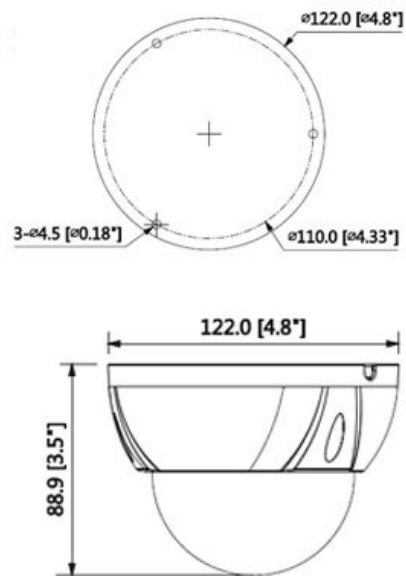

CP- UNC-VA30L3S-VM**3 MP Full HD IR Vandal Dome Camera - 30Mtr.****Main Features**

- 1/3" 3MP PS CMOS Image Sensor
- Max. 25fps@3MP (2048x1536)
- H.264 and MJPEG dual-stream encoding
- DWDR, Day/Night (ICR), 3DNR, ROI, AWB, AGC, BLC, HLC
- 2.8 mm fixed lens (3.6mm optional)
- IR Range of 30 Mtrs, IP67, IK10,SD Card, PoE
- Mobile Software: iCMOB, gCMOB
- CMS Software: KVMS Pro

CP- UNC-VA30L3S-VM

3 MP Full HD IR Vandal Dome Camera - 30Mtr.

Feature

Specification

Image Sensor	1/3" 3MP PS CMOS Image Sensor
Effective Pixels	2048(H) x 1536(V)
Minimum Illumination	1.1Lux/F2.1(Color), 0.25Lux/F2.1(Black&White), 0Lux/F2.1(IR on)
Shutter Speed	Auto/Manual, 1/3~1/100000s
White Balance	Auto/Manual
Lens	2.8 mm (3.6 mm optional)
Gain Control (AGC)	Auto/Manual
Angle of View	2.8mm - 88°(H) 66°(V) 110°(D) , 3.6mm - 68.5°(H) 50°(V) 85.5°(D)
Video Compression	H.264; H.264H; H.264B; MJPEG
S/N Ratio	More than 50dB
Back Light Compensation	BLC/ HLC/ DWDR
Resolution	3MP(2048 x 1536)1080P(1920 x 1080)/720P(1280 x 720)/D1(704 x 576/704 x 480)/CIF(352 x 288/352 x 240)
Frame Rate	Main Stream: 3MP(1 ~ 25fps) , Sub Stream: D1(1 ~ 25/30fps)
Motion detection	Supports
Privacy Mask	Up to 4 areas
ICR	Auto (ICR)/Color/B/W
Audio Input	1 Ch.
Audio Output	1 Ch.
Audio Compression	G.711A\G.711Mu
Alarm IN	2 Ch.
Alarm Out	2 Ch.
Bit Rate	H.264: 5k~8Mbps
Protocol	HTTP; TCP; ARP; RTSP; RTP;UDP;SMTP; FTP; DHCP; DNS; DDNS; PPPOE; IPv4/v6; QoS; UPnP; NTP; Bonjour; 802.1x; Multicast; ONVIF; CGI
Ethernet	RJ-45 (10/100Base-T)
User Account	20 Users
Smart Phone	iPhone, iPad, Android Phone
IR	IR Range of 30 Mtr.
Operating Temperature	-30°C~+60°C , Less than 95%RH
Power Source	DC12V (±25%), PoE (802.3af)
Power Consumption	<4.9W(IR on)

 **CP- UNC-VA30L3S-VM****3 MP Full HD IR Vandal Dome Camera - 30Mtr.****Feature**

Weatherproof Standard

Dimension

Weight

Specification

IP67 & IK10

φ122mm × 89mm

0.4kg