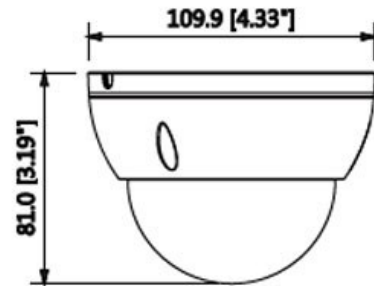

CP-UNC-V83-D

4K Full HD WDR IR Vandal Dome Camera - 30Mtr.

Main Features

- 1/2.5" 8MP Progressive Scan CMOS
- 15fps@4K, 25/30fps@3M
- H.265 and H.264 triple-stream encoding
- WDR, Day/Night (ICR), 3D-DNR, ROI, AWB, AGC, BLC, HLC
- 2.8mm fixed lens (4mm optional)
- IR Range of 30 Mtrs, IP67, IK10, SD Card, ePoE
- Mobile Software: iCMOB, gCMOB
- CMS Software: KVMS Pro, vOptimus Pro

CP-UNC-V83-D

4K Full HD WDR IR Vandal Dome Camera - 30Mtr.

Feature

Image Sensor
 Effective Pixels
 Minimum Illumination
 Shutter Speed
 White Balance
 Lens
 Gain Control (AGC)
 Angle of View
 Video Compression
 S/N Ratio
 Back Light Compensation
 Video Streaming
 Resolution
 Digital Zoom
 Motion detection
 Privacy Mask
 ICR
 ROI
 Audio Input
 Audio Output
 Audio Compression
 Alarm IN
 Alarm Out
 Bit Rate
 Protocol
 Smart Detection
 Ethernet
 User Account
 IR

CP- UNC-V83-D

4K Full HD WDR IR Vandal Dome Camera - 30Mtr.

Feature

Smart Phone
Micro SD
Operating Temperature
Power Source
Power Consumption
Weatherproof Standard
Dimension
Weight

Specification

iPhone, iPad, Android Phone
Micro SD card 128GB
-30° C ~ +60° C, Less than 95% RH
DC12V, ePoE
<5.5W
IP67 & IK10
Φ109.9mm×81mm
0.41kg