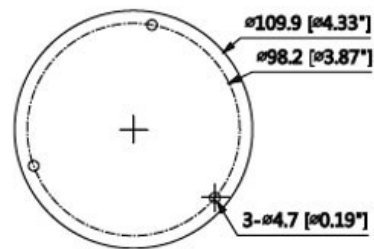

CP-UNC-V83-D

4K Full HD WDR IR Vandal Dome Camera - 30Mtr.

Main Features

- 1/2.5" 8MP Progressive Scan CMOS
- 15fps@4K, 25/30fps@3M
- H.265 and H.264 triple-stream encoding
- WDR, Day/Night (ICR), 3D-DNR, ROI, AWB, AGC, BLC, HLC
- 2.8mm fixed lens (4mm optional)
- IR Range of 30 Mtrs, IP67, IK10, SD Card, ePoE
- Mobile Software: iCMOB, gCMOB
- CMS Software: KVMS Pro, vOptimus Pro

CP-UNC-V83-D

4K Full HD WDR IR Vandal Dome Camera - 30Mtr.

Feature

Image Sensor
 Effective Pixels
 Minimum Illumination
 Shutter Speed
 White Balance
 Lens
 Gain Control (AGC)
 Angle of View
 Video Compression
 S/N Ratio
 Back Light Compensation
 Video Streaming
 Resolution
 Digital Zoom
 Motion detection
 Privacy Mask
 ICR
 ROI
 Audio Input
 Audio Output
 Audio Compression
 Alarm IN
 Alarm Out
 Bit Rate
 Protocol
 Smart Detection
 Ethernet
 User Account
 IR

CP- UNC-V83-D

4K Full HD WDR IR Vandal Dome Camera - 30Mtr.

Feature

Smart Phone
Micro SD
Operating Temperature
Power Source
Power Consumption
Weatherproof Standard
Dimension
Weight

Specification

iPhone, iPad, Android Phone
Micro SD card 128GB
-30° C ~ +60° C, Less than 95% RH
DC12V, ePoE
<5.5W
IP67 & IK10
Φ109.9mm×81mm
0.41kg