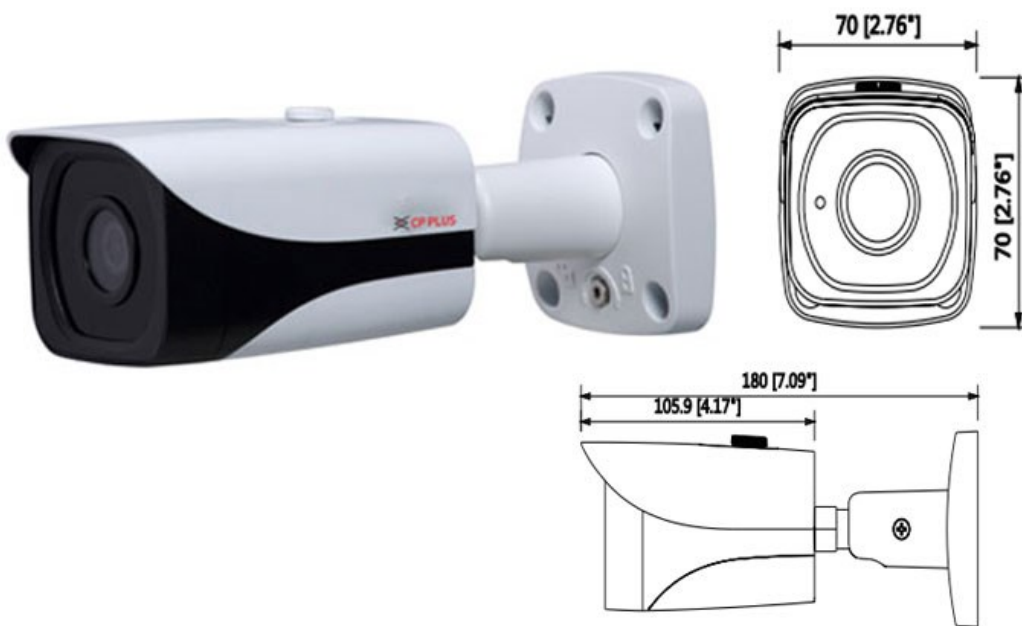

**CP- UNC-TA81L5-DS****8MP Full HD WDR IR Network Bullet Camera - 50 Mtr.****Main Features**

- 1/2" 8MP PS CMOS Image Sensor
- 25/30fps@8MP(3840×2160)
- H.265 and H.264 dual-stream encoding
- Support Starlight Function
- WDR (120dB), Day/Night (ICR), 3DNR, ROI, AWB, AGC, BLC, HLC
- 2.8mm fixed lens (4mm, 6mm optional)
- IR Range of 50 Mtrs, Smart IR, IP67, PoE
- Mobile Software: iCMOB, gCMOB
- CMS Software: KVMS Pro

# CP- UNC-TA81L5-DS

## 8MP Full HD WDR IR Network Bullet Camera - 50 Mtr.

DC12V, PoE (IEEE802.3af)

&lt;7.8W

IP67

Metal

180mm×70mm×70mm (7.09"×2.76"×2.76")

0.48kg