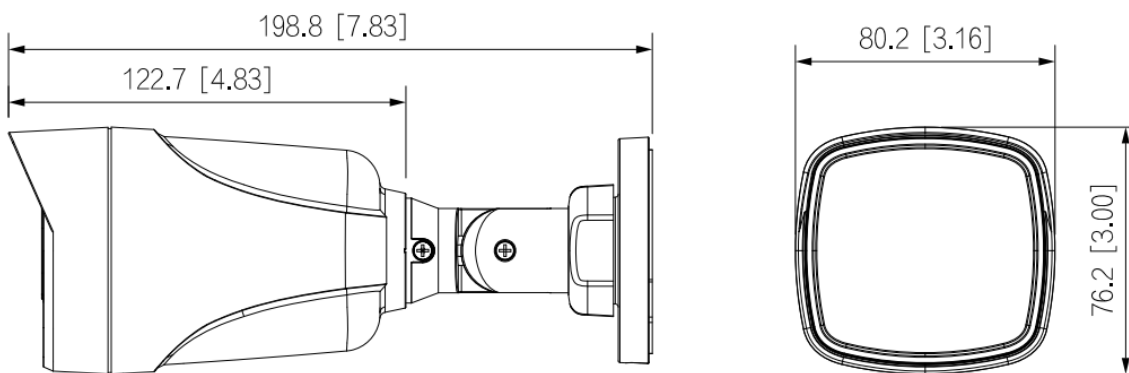

CP-UNC-TA21PL3-GP-Y

2MP Full-Color Guard+ Network Bullet Camera -
30Mtr.

| Feature | Specification |
|-------------------------|---|
| Image Sensor | 1/3.2" 2MP PS CMOS Image Sensor (0.7937cm) |
| Minimum Illumination | 0.01 lux@F1.6 (Color, 30 IRE) 0.001 lux@F1.6 |
| Effective Pixels | 1920(H) x 1080(V) |
| Shutter Speed | Auto/Manual, 1/3~1/100000s |
| White Balance | Auto; natural; street lamp; outdoor; manual; regional custom |
| Lens | 3.6mm (2.8mm Optional) |
| Lens Type | Fixed-focal |
| Mount Type | M12 |
| Max. Aperture | F1.6 |
| Iris Control | Fixed |
| Close Focus Distance | 0.9m |
| DORI Distance | 51.9m (Detect) 20.8m (Observe) 10.4m (Recognize) 5.2m (Identify) |
| Gain Control (AGC) | Auto |
| Video Compression | H.265/Smart H.264+/H.264/ H.264B/ MJPEG (only supported by the sub stream) |
| Encode Strategy | Instastream |
| Angle of View | H: 87°; V: 47°; D: 102° |
| Back Light Compensation | BLC / HLC / DWDR |
| S/N Ratio | >56dB |
| Video Streaming | Main stream: 1920 × 1080@(1–25/30 fps) Sub stream: 704 × 576@(1–25 fps)/704 × 480@(1–30 fps) *The values above are the max. frame rates of each stream; for multiple streams, the values will be subjected to the total encoding capacity |
| Resolution | 1080p (1920 × 1080); 1.3MP (1280 × 960); 720p (1280 × 720); D1 (704 × 576/704 × 480); CIF (352 × 288/352 × 240) |
| Mirror | Support |
| Motion detection | Off / On (4 area, Rectangle) |

| Feature | Specification |
|-----------|--|
| Dimension | 198.9 mm × 80.2 mm × 76.2 mm (7.83" × 3.16" × 3.00") (L × W × H) |
| Weight | 0.25kg |

Dimensions (mm/inch)

Company Name:

CP PLUS (Aditya Infotech Ltd.)