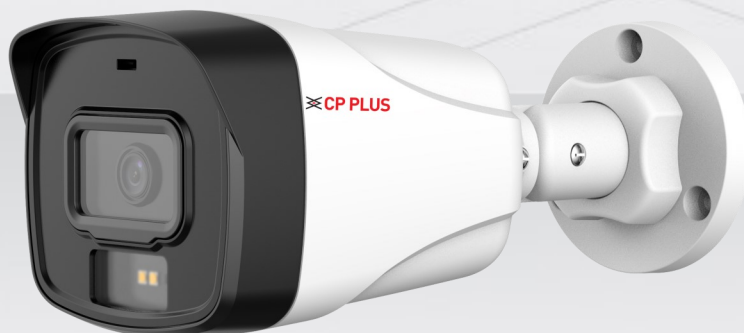

CP-UNC-TA21PL3-GP-Y

2MP Full-Color Guard+ Network Bullet Camera - 30Mtr.

- 1/3.2" 2MP PS CMOS Image Sensor (0.7937cm)
- Max. 2MP (1920 × 1080) @25/30fps
- Instastream, H.265 and Smart H.264+ dual-stream encoding
- DWDR, 3D-DNR, ROI, AWB, AGC, BLC, HLC
- 3.6mm fixed lens (2.8mm Optional)
- Built-in warm light, Illumination Range of 30 Mtrs, IP67, PoE
- Mobile Software: iCMOB, gCMOB
- CMS Software: KVMS Pro

System Overview

With features of simple installation, easy operation, and high performance-cost ratio, This Series camera is applicable to small and medium-sized scenes, such as homes/residences, small-sized retail stores, and other small and medium-sized enterprises.

Functions

Power over Ethernet

This product uses the latest PoE technology to troubleshoot the occurrence of any issues in the system making it easier to use. With the help of this technology, your camera now only consumes energy directly from the power supply and doesn't require any mid-way switches.

CP-UNC-TA21PL3-GP-Y

2MP Full-Color Guard+ Network Bullet Camera -
30Mtr.

Functions

Instastream

This camera has been designed with the latest and most efficient innovation among the standard video compression designs. Smart encoding algorithms developed by CP PLUS help in saving up to 70% more bandwidth than H.265 along with making it more beneficial for minimizing bandwidth and storage costs. It enhances video coding efficiency while providing high resolution and the rate of frame in the video using Intelligent Region Perception to detect motion in each frame.