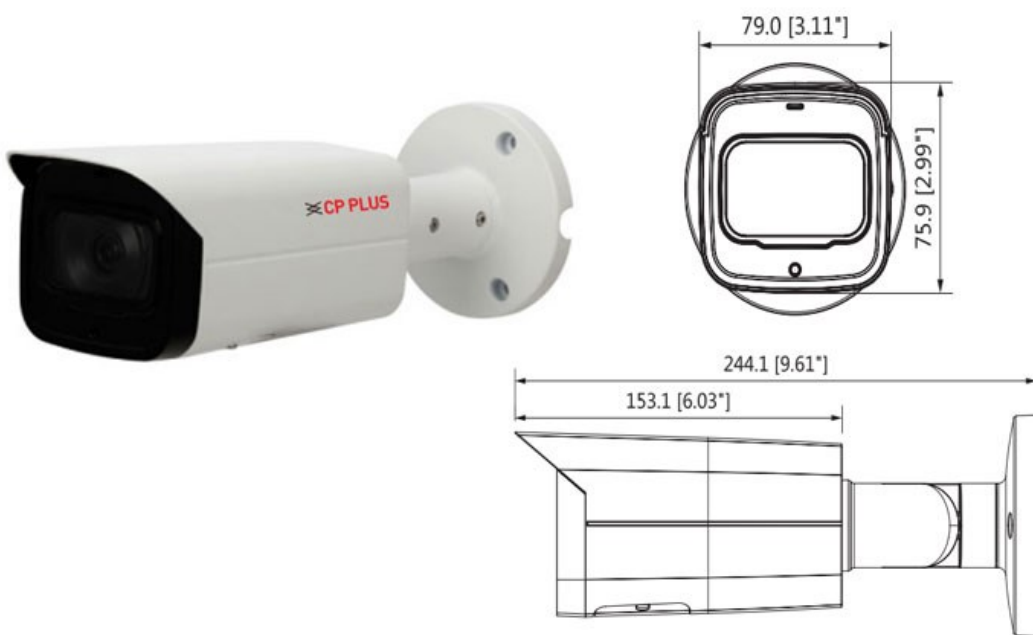

CP-UNC-T26-D**2 MP Full HD WDR Network IR Bullet Camera - 60 Mtr.****Main Features**

- 1/2.8" 2MP PS CMOS Image Sensor
- H.265 , H.264 triple-stream encoding
- Max. 50/60fps@1080P (1920×1080)
- WDR(120dB), Day/Night (ICR), 3D-DNR, ROI, AWB, AGC, BLC
- IR Range of 60 Mtrs.
- 3.6mm fixed lens (6mm optional)
- 1/1 Alarm in/out, 1/1 audio in/out
- Micro SD Card, IP67, IK10, ePoE
- Mobile Software: iCMOB, gCMOB
- CMS Software: KVMS Pro, vOptimus Pro

CP-UNC-T26-D

2 MP Full HD WDR Network IR Bullet Camera - 60 Mtr.

Feature

Image Sensor
 Effective Pixels
 Minimum Illumination
 Shutter Speed
 White Balance
 Lens
 Gain Control (AGC)
 Angle of View
 Video Compression
 S/N Ratio
 Back Light Compensation
 Video Streaming
 Resolution
 Digital Zoom
 Motion detection
 Privacy Mask
 ICR
 ROI
 Audio Input
 Audio Output
 Audio Compression
 Alarm IN
 Alarm Out
 Bit Rate
 Protocol
 Smart Detection
 Ethernet
 User Account
 IR

CP- UNC-T26-D**2 MP Full HD WDR Network IR Bullet Camera - 60 Mtr.****Feature**

Smart Phone
Micro SD
Operating Temperature
Humidity
Power Source
Power Consumption
Weatherproof Standard
Dimension
Weight