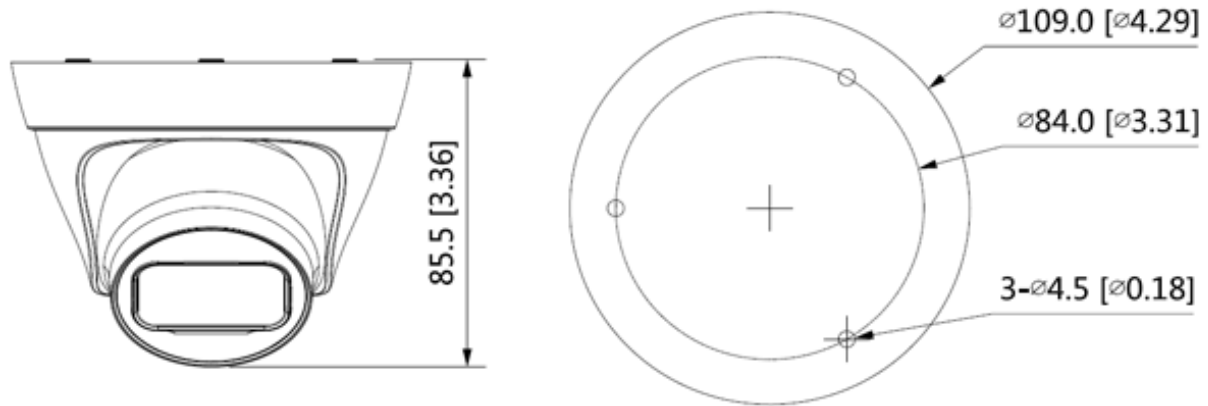

Dimensions (mm/inch)