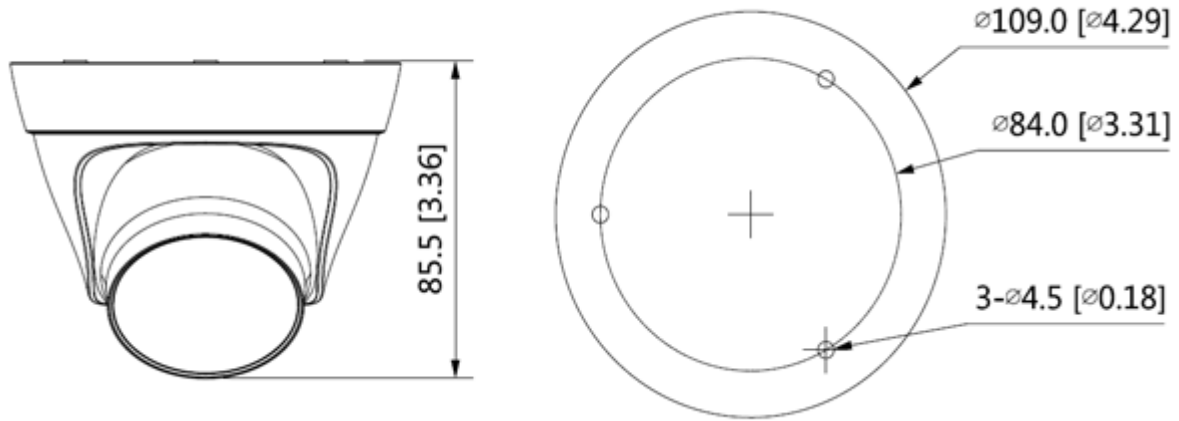

Dimensions (mm/inch)