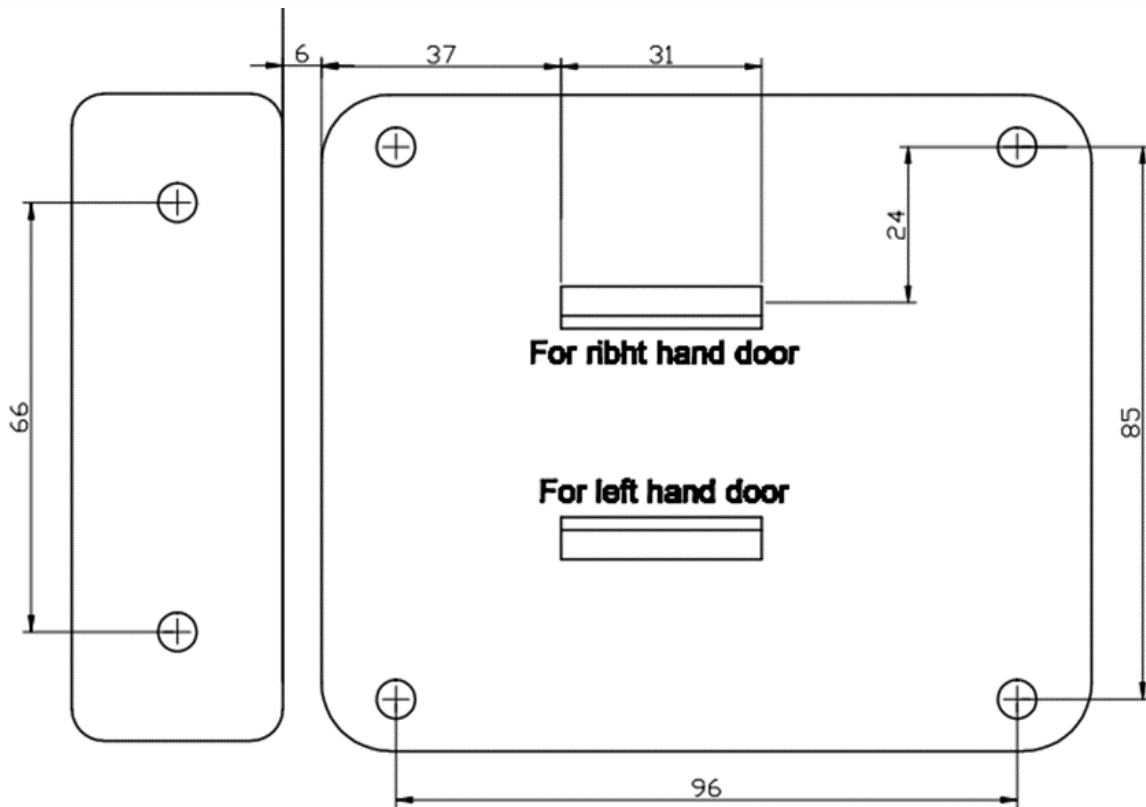

Diagram

Company Name:

CP PLUS (Aditya Infotech Ltd.)
F-28 Okhla Industrial Area, Phase 1,
New Delhi 110020, INDIA

Contact Mail ID :- customer@cpplusworld.com