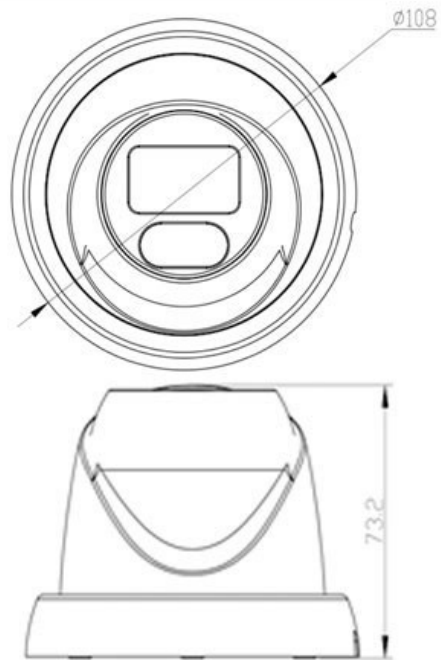

CP- GPC-D50L2-S**5MP Full HD IR Guard+ Dome Camera - 20Mtr.****Main Features**

- 1/2.7" 5MP PS CMOS Image Sensor
- Max 25/30fps@5MP
- Day/Night (ICR), 2D/3D-DNR, AWB, AGC, BLC
- 3.6mm lens (6mm Optional)
- IR Range of 20 Mtrs, IP66
- Support Starlight Function
- Support low illumination, warm light day night full color

CP- GPC-D50L2-S

5MP Full HD IR Guard+ Dome Camera - 20Mtr.

Feature

Image Sensor
Minimum Illumination
Shutter Speed
White Balance
Gain Control (AGC)
Lens
S/N Ratio
Back Light Compensation
Video Streaming
Video Output
Resolution
ICR
LED light
IR
No. of IR LEDs
Operating Temperature
Humidity
Power Source
Power Consumption
Weatherproof Standard
Dimension

Specification

1/2.7" 5MP PS CMOS
0.01 lux @ (F1.6, AGC ON)
PAL: 1/25 s to 1/50,000 s; NTSC: 1/30 s to 1/50,000 s
ATW / MWB
Auto
3.6mm Lens (6mm Optional)
>52dB (AGC off)
BLC/ HLC
25/30fps@5MP
TVI/AHD/CVI/CVBS,CVI default setting
5MP
Support ICR EXT/Auto / Color/ BW
Support Auto/Manual Model
IR Range of 20 Mtr.
2 Pcs 3500K soft warm light
-20° C to 60° C
90% or less (non-condensing)
12V DC ±10%
Max. 3W (Max. 3W with LED ON)
IP66
73.2mmx108mm