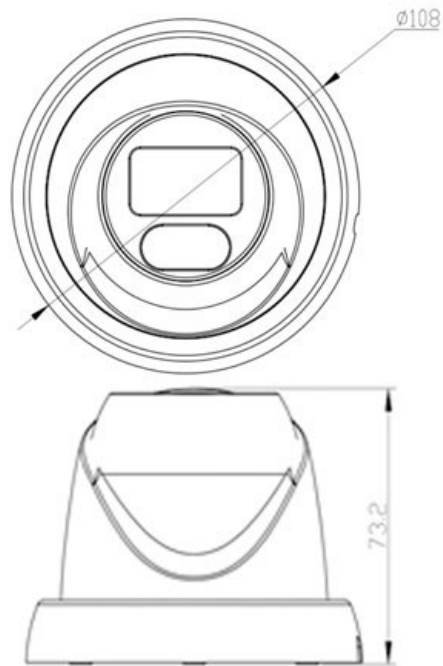

**CP- GPC-D24L2-S****2.4 MP Full HD IR Guard+ Dome Camera– 20 Mtr.****Main Features**

- 1/2.9" 2.4MP PS CMOS Image Sensor
- 25/30fps@2.4MP
- DWDR, Day/Night (ICR), 2D/3D-DNR, AWB, AGC, BLC
- 3.6mm(6mm optional)
- Support low illumination, warm light day night full color
- IR Range of 20 Mtr., IP66

**CP- GPC-D24L2-S****2.4 MP Full HD IR Guard+ Dome Camera– 20 Mtr.****Feature**

Image Sensor  
Minimum Illumination  
Shutter Speed  
White Balance  
Gain Control (AGC)  
Lens  
Back Light Compensation  
S/N Ratio  
Video Output  
Resolution  
ICR  
Frame Rate  
IR  
IR LEDs  
Smart LED  
Image set  
Operating Temperature  
Operating Humidity  
Power Source  
Power Consumption  
Weatherproof Standard  
Dimension  
Weight

**Specification**

1/2.9" 2.4MP Progressive Scan CMOS  
Color: 0.1 lux @ (F2.1, AGC ON), 0 lux with IR  
PAL: 1/25 s to 1/50,000 s; NTSC: 1/30 s to 1/50,000 s  
ATW / MWB  
Auto  
3.6mm (6mm optional)  
Support  
>52dB (AGC off)  
1HD TVI/AHD/CVI/CVBS output  
2.4MP  
Support ICR EXT/Auto / Color/ BW (Black and White)  
2.4MP@25fps, 2.4MP@30fps  
IR Range of 20 Mtr.  
2 PCS 3600K soft warm light  
Support Auto/Manual model, brightness can adjustable  
Contrast, sharpness, saturate, 3DNR, 2DNR, DWDR  
-20°C~ 55°C  
(-20° C to 60° C), Humidity 90% or less (non-condensing)  
DC12V(+/-10%)  
Max. 5W (Max. 5W with IR cut filter on)  
IP66  
73.2mm x 73.2mm x 108mm  
0.22Kg.