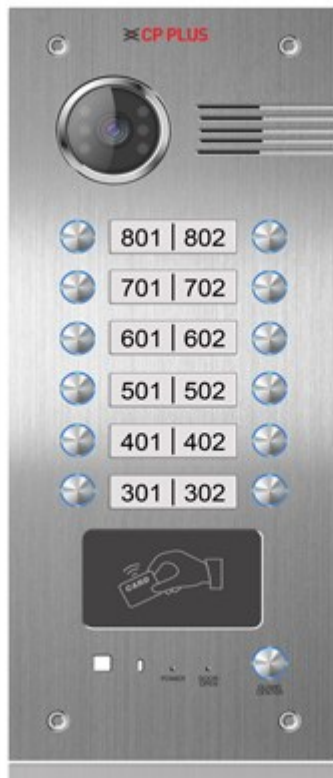

# CP- DNB-DC12M

### Main Features

- Support Standard SIP2.0 Protocol
- High-quality Audio.
- 12Key Button
- LED Light for Night Vision
- Rain Proof
- Color options: Silver/Champagne

## Outdoor Station

Feature	Specification
Camera	CMOS
Camera Pixels	1MP
Operating System	Linux
Angle of View	120°
Night Vision	Support
Button	12Key
Cable Type	Cat-5e
RFID Card Reader	IC/ID (Optional)
Unlock Card Type	IC/ID
Numbers of Cards	10,000 pcs
Remote Unlock	Yes
Multiple Installation	Flush Mounted, Base Mounted
Remote Upgrade	Yes
Lock	Magnetic lock/electric lock
RS485	Support
Protocol	SIP
Exit Button	Yes
Ethernet	RJ45 (10/100 Base-T)
Operating Temperature	-10°C- 70°C
Humidity	20~93%
Power Source	DC12V/PoE
Power Consumption	3W
Standby Power	1.5W
Weatherproof Standard	IP55
Dimension	375mm x 115mm x 46.5mm