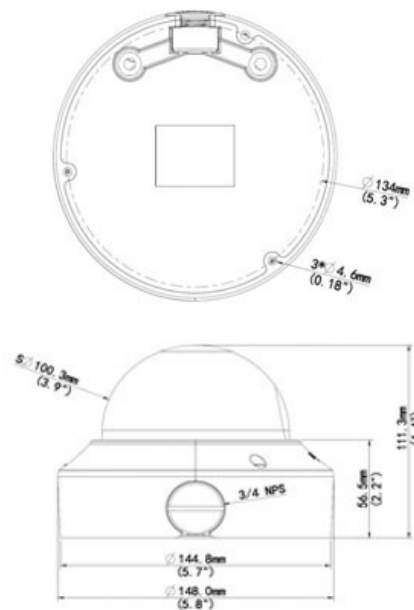

CP-VNC-V41ZR3-VMD**4 MP WDR Array Vandal Dome Camera - 30Mtr.****Main Features**

- 1/2.8" 4MP PS CMOS Image Sensor
- Max: 25fps@ 4MP(2560×1440), Max: 20fps@4MP(2592×1520)
- Ultra H.265, H.265, H.264, MJPEG Triple-stream encoding
- WDR(120dB), Day/Night (ICR), 2D/3D-DNR, Corridor mode, ROI, AWB, AGC, BLC, HLC
- 2.8~12 mm Motorized Lens
- IR Range of 30 Mtrs, Micro SD Card, IP67, IK10, PoE
- Support Instastream technology, save disk space and bandwidth upto 70%
- Mobile Software: Android, iOS
- CMS Software: IVMS

**InstaStream**

CP- VNC-V41ZR3-VMD

4 MP WDR Array Vandal Dome Camera - 30Mtr.

Feature

Image Sensor
 Minimum Illumination
 Shutter Speed
 White Balance
 Lens
 Gain Control (AGC)
 Video Compression
 Angle of View
 S/N Ratio
 Back Light Compensation
 Video Streaming
 Video Output
 Resolution
 Frame Rate
 Motion detection
 Privacy Mask
 ICR
 ROI
 Audio Input
 Audio Compression
 Audio Output
 Alarm IN
 Alarm Out
 Bit Rate
 Protocol
 Ethernet
 OSD
 IR

IP67 & IK10

Shield: PC , Bottom plate: Metal

Φ148 x 111.3 mm (Ø5.8" x 4.4")

0.75 kg