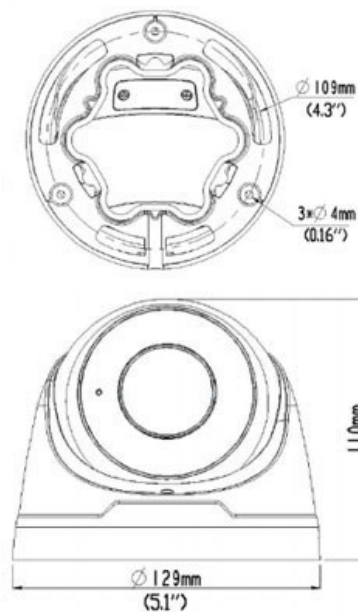

CP- VNC-D4KZR3C-MD-V2**8MP WDR Array Network Dome Camera - 30Mtr.****Main Features**

- 1/2" 8MP PS CMOS Image Sensor
- Max. 20fps@8MP (3840 x 2160)
- Ultra 265,H.265, H.264,MJPEG Triple-stream encoding
- WDR(120dB), Day/Night (ICR), Corridor mode, Digital Defog, 2D/3D-DNR, ROI, AWB, AGC, BLC, HLC
- 2.8~12mm Motorized Lens
- IR Range of 30 Mtrs, Smart IR, Micro SD Card, IP67, PoE
- Supports Instastream technology, save disk space and bandwidth upto 70%
- Mobile Software: Android, iOS
- CMS Software: IVMS

**InstaStream**

CP- VNC-D4KZR3C-MD-V2

8MP WDR Array Network Dome Camera - 30Mtr.

Feature

Image Sensor
 Minimum Illumination
 Shutter Speed
 White Balance
 Lens
 DORI Distance
 Gain Control (AGC)
 BLC
 Video Compression
 Angle of View
 S/N Ratio
 Video Streaming
 Frame Rate
 Motion detection
 Privacy Mask
 ICR
 ROI
 Audio Compression
 Audio
 Dewarping
 Protocol
 Network Storage
 Ethernet
 OSD
 IR
 Micro SD
 Operating Temperature

 **CP- VNC-D4KZR3C-MD-V2****8MP WDR Array Network Dome Camera - 30Mtr.****Feature**

Humidity

Casing

Power Source

Power Consumption

Weatherproof Standard

Dimension

Weight

Specification

≤95% RH (non-condensing)

Metal

12 V DC±25%, PoE (IEEE802.3 af)

Max.8.16W

IP67

Φ129mm x 110 mm

0.82kg