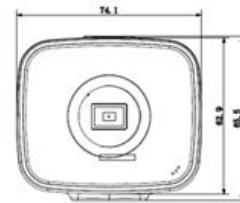

CP- UNC-BH31-VMD**3 MP WDR Box Camera****Main Features**

- 1/2.8" 3MP PS CMOS Image Sensor
- Max 25/30fps@3MP
- H.265/ H.264/ MJPEG dual-stream encoding
- WDR (upto 140dB), Day/Night (ICR), 3D-DNR, AWB, AGC, BLC
- C/CS Mount Lens, PoE
- Mobile Software: iCMOB, gCMOB
- CMS Software: KVMS Pro, vOptimus Pro

CP- UNC-BH31-VMD

3 MP WDR Box Camera

Feature

Image Sensor
Minimum Illumination
Effective Pixels
Shutter Speed
White Balance
Gain Control (AGC)
Lens
Back Light Compensation
Video Compression
S/N Ratio
Video Streaming
Video Output
Resolution
Privacy Mask
ICR
ROI
Audio Input
Audio Compression
Audio Output
Alarm IN
Alarm Out
Bit Rate
Protocol
Smart Detection
Ethernet
User Account
Smart Phone
Micro SD

CP- UNC-BH31-VMD

3 MP WDR Box Camera

Feature

Operating Temperature

Power Source

Power Consumption

Dimension

Weight

Specification

-30°C~+60°C , Less than 90%RH

DC12V(AC24V optional), PoE (802.3af)

Max 10W

71.4mm×65.5mm×135.4mm

0.58Kg