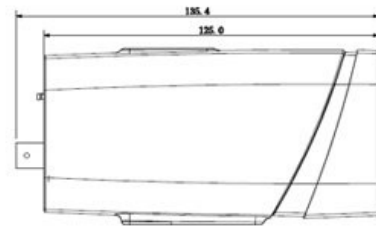

CP- UNC-BH31-VMD**3 MP WDR Box Camera****Main Features**

- 1/2.8" 3MP PS CMOS Image Sensor
- Max 25/30fps@3MP
- H.265/ H.264/ MJPEG dual-stream encoding
- WDR (upto 140dB), Day/Night (ICR), 3D-DNR, AWB, AGC, BLC
- C/CS Mount Lens, PoE
- Mobile Software: iCMOB, gCMOB
- CMS Software: KVMS Pro, vOptimus Pro

Specification

-30°C~+60°C , Less than 90%RH

DC12V(AC24V optional), PoE (802.3af)

Max 10W

71.4mm×65.5mm×135.4mm

0.58Kg