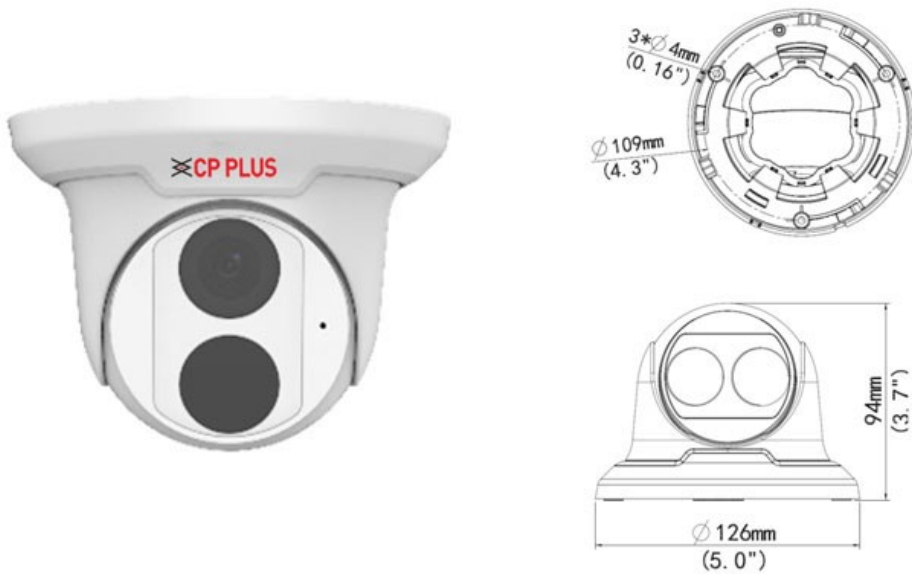

CP- VNC-D51R3C-D**5 MP Full HD WDR Array Dome Camera - 30Mtr.****Main Features**

- 1/2.7" 5MP PS CMOS Image Sensor
- 5MP(2592 x 1944): Max. 20 fps, 4MP(2560 x 1440): Max. 30 fps
- Ultra 265,H.265, H.264, MJPEG Triple-stream Encoding
- WDR(120dB), Day/Night (ICR), 2D/3D-DNR,Corridor mode, ROI, Digital defog, AWB, AGC, BLC, HLC
- 2.8mm lens (3.6mm optional)
- Array Range of 30 Mtrs, Smart IR, IP67, PoE
- Supports Instastream technology, save disk space and bandwidth upto 70%
- Mobile Software: Android, iOS
- CMS Software: IVMS

**InstaStream**

CP- VNC-D51R3C-D

5 MP Full HD WDR Array Dome Camera - 30Mtr.

Feature

Image Sensor
 Minimum Illumination
 Shutter Speed
 White Balance
 Lens
 Gain Control (AGC)
 Angle of View
 Back Light Compensation
 Video Compression
 Video Streaming
 Resolution
 Frame Rate
 Motion detection
 Privacy Mask
 ICR
 ROI
 Audio Compression
 Protocol
 Smart Detection
 Ethernet
 General Function
 IR
 OSD
 Audio
 Operating Temperature
 Humidity
 Power Source
 Power Consumption
 Weatherproof Standard

 **CP- VNC-D51R3C-D**

5 MP Full HD WDR Array Dome Camera - 30Mtr.

**Feature**

Dimension

Weight

Specification

Φ126mm x 94mm (Ø5.0" x 3.7")

0.41 kg