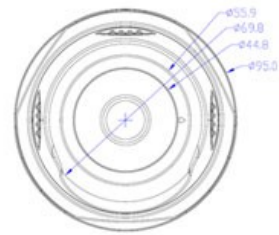

CP-VCQ-D10L2

1 MP HDCVI IR Dome Camera - 20 Mtr.

CP PLUS
CORAL

Main Features

- 1 MP HQIS Pro Image Sensor
- 25/30fps@720P
- Day/Night(ICR), AWB, AGC, BLC
- 3.6mm MP Lens
- IR Range of 20 Mtr.

CP- VCQ-D10L2**1 MP HDCVI IR Dome Camera - 20 Mtr.****Feature**

Image Sensor
Minimum Illumination
Shutter Speed
White Balance
Lens
Gain Control(AGC)
S/N Ratio
Back Light Compensation
Video Streaming
Video Output
ICR
IR
No. of IR LEDs
Operating Temperature
Power Source
Power Consumption
Dimension
Weight

Specification

1 MP HQIS Pro Image Sensor
0.1Lux
PAL:1/60~1/100000s
Auto
3.6mm MP Lens
Auto
more than 50dB
Auto
720P@25 fps
1.0Vp-P75Ωbn
Supports
IR Range of 20 Mtr.
24
-10~ +50°C RH95% Max
DC12V
220mA
Φ90mm x 85mm
200g