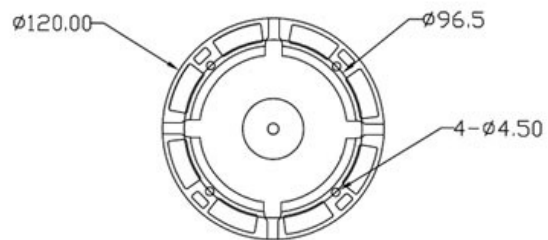

CP- VCG-V13FL4**1.3 MP HDCVI IR Vandal Dome Camera - 40 Mtr.****Main Features**

- 1/2.9" 1.3MP HQIS Pro Image Sensor
- 25/30fps@1.3MP
- Day/Night(ICR), AWB, AGC, BLC
- 2.8~12 mm Lens
- IR Range of 40 Mtr.

CP- VCG-V13FL4**1.3 MP HDCVI IR Vandal Dome Camera - 40 Mtr.****Feature**

Image Sensor
Minimum Illumination
Shutter Speed
White Balance
Gain Control(AGC)
Lens
S/N Ratio
Back Light Compensation
Video Streaming
Video Output
ICR
IR
No. of IR LEDs
Operating Temperature
Power Source
Power Consumption
Dimension
Weight

Specification

1/2.9" 1.3 MP HQIS Pro Image Sensor
Color (0.1Lux), White and Black (0Lux IR LED On)
PAL:1/50~1/100000s NTSC:1/30~1/10000S
Auto
Auto
2.8~12 mm Varifocal lens
>52dB (AGC OFF/BW OFF)
Auto
1.3MP@25 fps
1.0Vp-p75Ω
Supports
IR Range of 40 Mtr.
36pcsφ5mm
-10°C~+50°C
DC12V
0.4W(2.5W after IR LED Powered on)
118mm x 118mm x 85.20mm
0.534 Kg.