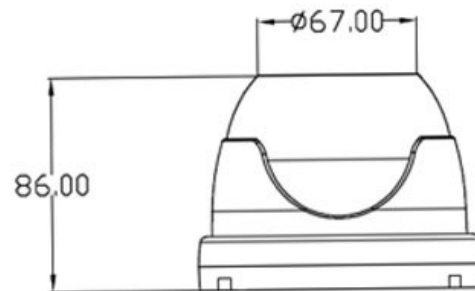

CP- VCG-V13FL4**1.3 MP HDCVI IR Vandal Dome Camera - 40 Mtr.****Main Features**

- 1/2.9" 1.3MP HQIS Pro Image Sensor
- 25/30fps@1.3MP
- Day/Night(ICR), AWB, AGC, BLC
- 2.8~12 mm Lens
- IR Range of 40 Mtr.

CP- VCG-V13FL4**1.3 MP HDCVI IR Vandal Dome Camera - 40 Mtr.****Feature**

Image Sensor
Minimum Illumination
Shutter Speed
White Balance
Gain Control(AGC)
Lens
S/N Ratio
Back Light Compensation
Video Streaming
Video Output
ICR
IR
No. of IR LEDs
Operating Temperature
Power Source
Power Consumption
Dimension
Weight

Specification

1/2.9" 1.3 MP HQIS Pro Image Sensor
Color (0.1Lux), White and Black (0Lux IR LED On)
PAL:1/50~1/100000s NTSC:1/30~1/10000S
Auto
Auto
2.8~12 mm Varifocal lens
>52dB (AGC OFF/BW OFF)
Auto
1.3MP@25 fps
1.0Vp-p75Ω
Supports
IR Range of 40 Mtr.
36pcsφ5mm
-10°C~+50°C
DC12V
0.4W(2.5W after IR LED Powered on)
118mm x 118mm x 85.20mm
0.534 Kg.