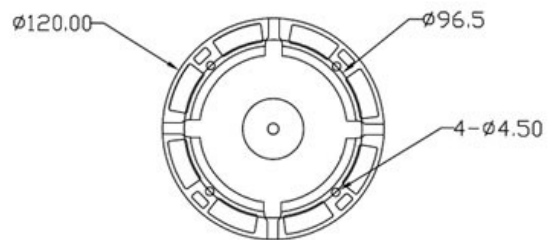

**CP- VCG-D20L3****2 MP HDCVI IR Dome Camera - 30 Mtr.****CP PLUS**  
**CORAL****Main Features**

- 1/2.7" 2 MP HQIS Pro Image Sensor
- 25/30fps@1080P
- Day/Night(ICR), AWB, AGC, BLC
- 6mm Lens
- IR Range of 30 Mtr.

# CP- VCG-D20L3

2 MP HDCVI IR Dome Camera - 30 Mtr.

## Feature

Image Sensor  
Minimum Illumination  
Shutter Speed  
White Balance  
Gain Control(AGC)  
Lens  
S/N Ratio  
Video Streaming  
Video Output  
ICR  
IR  
No. of IR LEDs  
Operating Temperature  
Power Source  
Power Consumption  
Dimension  
Weight

## Specification

1/2.7" 2 MP HQIS Pro Image Sensor  
Color (0.1Lux), White and Black (0Lux IR LED On)  
1/50(1/60)-1/100000s  
Auto  
Auto  
6mm  
52dB (AGC OFF/BW OFF)  
1080P@25 fps  
1.0Vp-p75Ω  
Supports  
IR Range of 30 Mtr.  
30  
-10°C~+50°C  
DC12V  
0.4W(2.5W after IR LED Powered on)  
120mm x 120mm x 86mm  
0.3 Kg.