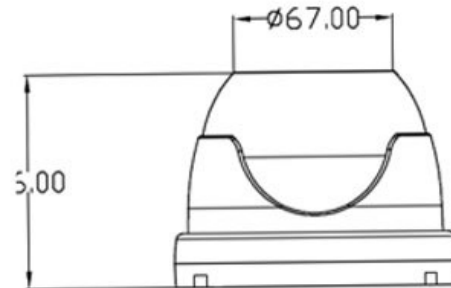

**CP- VCG-D20L3****2 MP HDCVI IR Dome Camera - 30 Mtr.****CP PLUS**  
**CORAL****Main Features**

- 1/2.7" 2 MP HQIS Pro Image Sensor
- 25/30fps@1080P
- Day/Night(ICR), AWB, AGC, BLC
- 6mm Lens
- IR Range of 30 Mtr.

# CP- VCG-D20L3

2 MP HDCVI IR Dome Camera - 30 Mtr.

## Specification

1/2.7" 2 MP HQIS Pro Image Sensor  
Color (0.1Lux), White and Black (0Lux IR LED On)  
1/50(1/60)-1/100000s  
Auto  
Auto  
6mm  
52dB (AGC OFF/BW OFF)  
1080P@25 fps  
1.0Vp-p75Ω  
Supports  
IR Range of 30 Mtr.  
30  
-10°C~+50°C  
DC12V  
0.4W(2.5W after IR LED Powered on)  
120mm x 120mm x 86mm  
0.3 Kg.