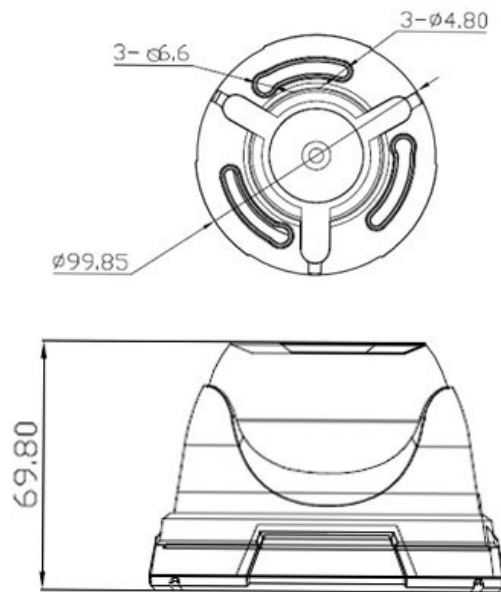

## CP- VCG-D20L2

2 MP HDCVI IR Dome Camera - 20 Mtr.

CP PLUS  
**CORAL**

### Main Features

- 1/2.7" 2 MP HQIS Pro Image Sensor
- 25/30fps@1080P
- Day/Night(ICR), AWB, AGC, BLC
- 3.6mm Lens
- IR Range of 20 Mtr.

# CP- VCG-D20L2

2 MP HDCVI IR Dome Camera - 20 Mtr.

## Specification

1/2.7" 2 MP HQIS Pro Image Sensor  
Color (0.1Lux), White and Black (0Lux IR LED On)  
1/50(1/60)-1/100000s  
Auto  
Auto  
3.6mm  
52dB (AGC OFF/BW OFF)  
1080P@25 fps  
1.0Vp-p75Ω  
Supports  
IR Range of 20 Mtr.  
24  
-10°C~+50°C  
DC12V  
0.4W(2.5W after IR LED Powered on)  
99.85mm x 99.85mm x 69.80mm  
0.15 Kg.