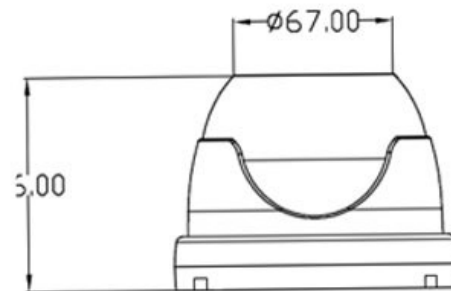

CP- VCG-D13L3**1.3MP HDCVI IR Dome Camera - 30 Mtr.****Main Features**

- 1/2.9" 1.3MP HQIS Pro Image Sensor
- 25/30fps@1.3MP
- Day/Night(ICR), AWB, AGC, BLC
- 6mm Lens
- IR Range of 30 Mtr.

CP- VCG-D13L3**1.3MP HDCVI IR Dome Camera - 30 Mtr.****Feature**

Image Sensor
Minimum Illumination
Shutter Speed
White Balance
Lens
Gain Control(AGC)
Back Light Compensation
S/N Ratio
Video Streaming
Video Output
ICR
IR
No. of IR LEDs
Operating Temperature
Power Source
Power Consumption
Dimension
Weight

Specification

1/2.9" 1.3 MP HQIS Pro Image Sensor
Color (0.1Lux), White and Black (0Lux IR LED On)
PAL:1/50~1/100000s NTSC:1/30~1/10000S
Auto
6mm
Auto
Auto
>52dB (AGC OFF/BW OFF)
1.3MP@25 fps
1.0Vp-p75Ω
Supports
IR Range of 30 Mtr.
30
-10°C~+50°C
DC12V
0.4W(2.5W after IR LED Powered on)
120m x 120mm x 86mm
0.3 Kg..