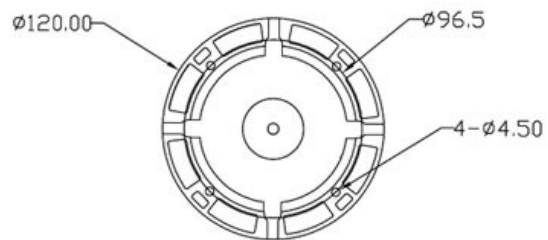

CP- VCG-D13L3**1.3MP HDCVI IR Dome Camera - 30 Mtr.****Main Features**

- 1/2.9" 1.3MP HQIS Pro Image Sensor
- 25/30fps@1.3MP
- Day/Night(ICR), AWB, AGC, BLC
- 6mm Lens
- IR Range of 30 Mtr.

CP- VCG-D13L3**1.3MP HDCVI IR Dome Camera - 30 Mtr.****Feature**

Image Sensor
Minimum Illumination
Shutter Speed
White Balance
Lens
Gain Control(AGC)
Back Light Compensation
S/N Ratio
Video Streaming
Video Output
ICR
IR
No. of IR LEDs
Operating Temperature
Power Source
Power Consumption
Dimension
Weight

Specification

1/2.9" 1.3 MP HQIS Pro Image Sensor
Color (0.1Lux), White and Black (0Lux IR LED On)
PAL:1/50~1/100000s NTSC:1/30~1/10000S
Auto
6mm
Auto
Auto
>52dB (AGC OFF/BW OFF)
1.3MP@25 fps
1.0Vp-p75Ω
Supports
IR Range of 30 Mtr.
30
-10°C~+50°C
DC12V
0.4W(2.5W after IR LED Powered on)
120m x 120mm x 86mm
0.3 Kg..