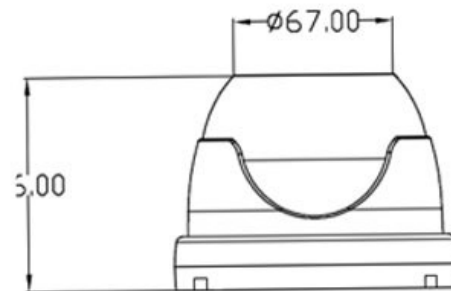

**CP- VCG-D13L3****1.3MP HDCVI IR Dome Camera - 30 Mtr.****Main Features**

- 1/2.9" 1.3MP HQIS Pro Image Sensor
- 25/30fps@1.3MP
- Day/Night(ICR), AWB, AGC, BLC
- 6mm Lens
- IR Range of 30 Mtr.

**CP- VCG-D13L3****1.3MP HDCVI IR Dome Camera - 30 Mtr.****Feature**

Image Sensor  
Minimum Illumination  
Shutter Speed  
White Balance  
Lens  
Gain Control(AGC)  
Back Light Compensation  
S/N Ratio  
Video Streaming  
Video Output  
ICR  
IR  
No. of IR LEDs  
Operating Temperature  
Power Source  
Power Consumption  
Dimension  
Weight

**Specification**

1/2.9" 1.3 MP HQIS Pro Image Sensor  
Color (0.1Lux), White and Black (0Lux IR LED On)  
PAL:1/50~1/100000s NTSC:1/30~1/10000S  
Auto  
6mm  
Auto  
Auto  
>52dB (AGC OFF/BW OFF)  
1.3MP@25 fps  
1.0Vp-p75Ω  
Supports  
IR Range of 30 Mtr.  
30  
-10°C~+50°C  
DC12V  
0.4W(2.5W after IR LED Powered on)  
120m x 120mm x 86mm  
0.3 Kg..