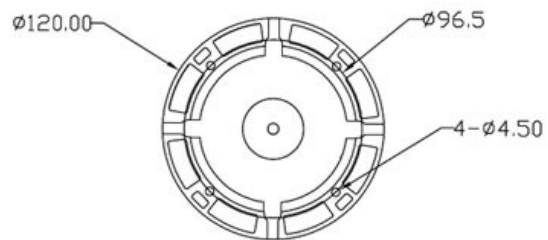

**CP- VCG-D13L3****1.3MP HDCVI IR Dome Camera - 30 Mtr.****Main Features**

- 1/2.9" 1.3MP HQIS Pro Image Sensor
- 25/30fps@1.3MP
- Day/Night(ICR), AWB, AGC, BLC
- 6mm Lens
- IR Range of 30 Mtr.

**CP- VCG-D13L3****1.3MP HDCVI IR Dome Camera - 30 Mtr.****Feature**

Image Sensor  
Minimum Illumination  
Shutter Speed  
White Balance  
Lens  
Gain Control(AGC)  
Back Light Compensation  
S/N Ratio  
Video Streaming  
Video Output  
ICR  
IR  
No. of IR LEDs  
Operating Temperature  
Power Source  
Power Consumption  
Dimension  
Weight

**Specification**

1/2.9" 1.3 MP HQIS Pro Image Sensor  
Color (0.1Lux), White and Black (0Lux IR LED On)  
PAL:1/50~1/100000s NTSC:1/30~1/10000S  
Auto  
6mm  
Auto  
Auto  
>52dB (AGC OFF/BW OFF)  
1.3MP@25 fps  
1.0Vp-p75Ω  
Supports  
IR Range of 30 Mtr.  
30  
-10°C~+50°C  
DC12V  
0.4W(2.5W after IR LED Powered on)  
120m x 120mm x 86mm  
0.3 Kg..