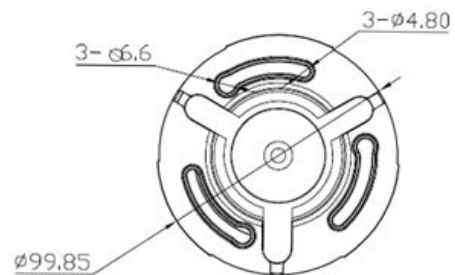

CP- VCG-D13L2**1.3 MP HDCVI IR Dome Camera - 20 Mtr.****Main Features**

- 1/2.9" 1.3MP HQIS Pro Image Sensor
- 25/30fps@1.3MP
- Day/Night(ICR), AWB, AGC, BLC
- 3.6mm Lens
- IR Range of 20 Mtr.

CP- VCG-D13L2**1.3 MP HDCVI IR Dome Camera - 20 Mtr.****Feature**

Image Sensor
Minimum Illumination
Shutter Speed
White Balance
Lens
Gain Control(AGC)
Back Light Compensation
S/N Ratio
Video Streaming
Video Output
ICR
IR
No. of IR LEDs
Operating Temperature
Power Source
Power Consumption
Dimension
Weight

Specification

1/2.9" 1.3 MP HQIS Pro Image Sensor
Color (0.1Lux), White and Black (0Lux IR LED On)
PAL:1/50~1/100000s NTSC:1/30~1/10000S
Auto
3.6mm
Auto
Auto
>52dB (AGC OFF/BW OFF)
1.3MP@25 fps
1.0Vp-p75Ω
Supports
IR Range of 20 Mtr.
24
-10°C~+50°C
DC12V
0.4W(2.5W after IR LED Powered on)
99.85mm x 99.85mm x 69.80mm
0.15 kG.