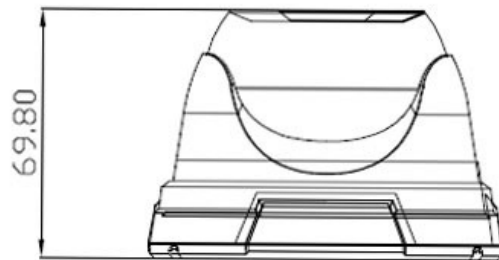

CP- VCG-D13L2**1.3 MP HDCVI IR Dome Camera - 20 Mtr.****Main Features**

- 1/2.9" 1.3MP HQIS Pro Image Sensor
- 25/30fps@1.3MP
- Day/Night(ICR), AWB, AGC, BLC
- 3.6mm Lens
- IR Range of 20 Mtr.

CP- VCG-D13L2**1.3 MP HDCVI IR Dome Camera - 20 Mtr.****Feature**

Specification

1/2.9" 1.3 MP HQIS Pro Image Sensor
Color (0.1Lux), White and Black (0Lux IR LED On)
PAL:1/50~1/100000s NTSC:1/30~1/10000S
Auto
3.6mm
Auto
Auto
>52dB (AGC OFF/BW OFF)
1.3MP@25 fps
1.0Vp-p75Ω
Supports
IR Range of 20 Mtr.
24
-10°C~+50°C
DC12V
0.4W(2.5W after IR LED Powered on)
99.85mm x 99.85mm x 69.80mm
0.15 kG.