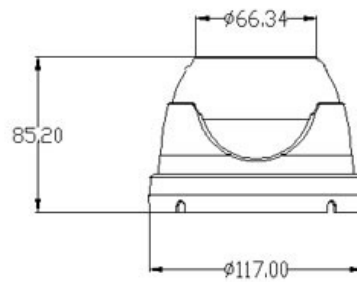

CP- VCG-D10FL4**1 MP HDCVI VF IR Dome Camera - 40 Mtr.****Main Features**

- 1/2.9" 1 MP HQIS Pro Image Sensor
- 25/30fps@720P
- Day/Night(ICR), AWB, AGC, BLC
- 2.8~12mm Lens
- IR Range of 40 Mtr.

CP- VCG-D10FL4**1 MP HDCVI VF IR Dome Camera - 40 Mtr.****Feature**

Image Sensor
Minimum Illumination
Shutter Speed
White Balance
Gain Control(AGC)
Lens
Video Streaming
ICR
IR
No. of IR LEDs
Operating Temperature
Humidity
Power Source
Power Consumption
Dimension
Weight

Specification

1/2.9" 1 MP HQIS Pro Image Sensor
0.1Lux@F1.2(AGC ON), 0 lux IR on
PAL:1/50~1/100000s NTSC:1/30~1/10000S
Auto
Auto
2.8~12mm
720P@25 fps
Supports
IR Range of 40 Mtr.
36
-20°C~+55°C
-10%~90%
DC12V (±10%) 50mA~65mA
330mA
φ118mm x 85.20mm
0.534 Kg.