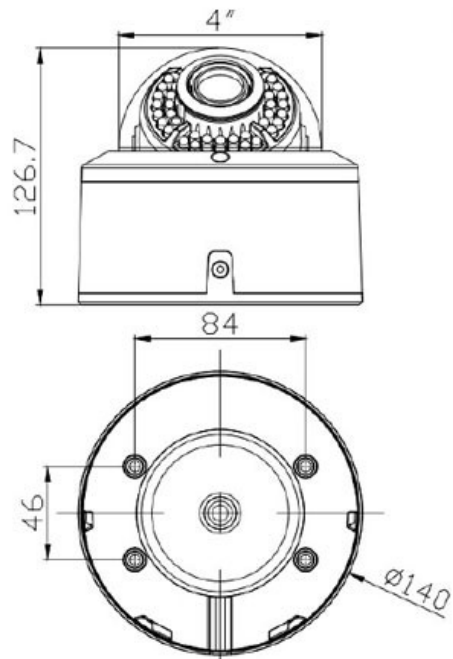

CP- VC-D20FL4**2 MP HDCVI IR VF Dome Camera - 40 Mtr.****CP PLUS**
CORAL**Main Features**

- 1/2.8" 2 MP HQIS Pro Image Sensor
- 25/30fps@1080P
- Day/Night(ICR), AWB, AGC, BLC
- 2.8-12mm 2Mega Manual Iris Lens
- IR Range of 40 Mtr.
- IP66

CP- VC-D20FL4**2 MP HDCVI IR VF Dome Camera - 40 Mtr.****Feature**

Image Sensor
Minimum Illumination
Shutter Speed
Lens
S/N Ratio
Video Streaming
Video Output
ICR
IR
No. of IR LEDs
Operating Temperature
Power Source
Power Consumption
Dimension
Weight

Specification

1/2.8" 2 MP HQIS Pro Image Sensor
0.01Lux@F1.2(AGC ON), 0 lux IR on
1/60s~1/100,000s
2.8-12mm 2Mega Manual Iris Lens
more than 50dB
1080P@25 fps
1.0Vp-P75Ωbn
Yes
IR Range of 40 Mtr.
30
-10°C~+50°C/ Less than 95%RH (no condensation)
DC12V
DC12V±10%,250mA±10%
Φ140mm x 127mm
800g