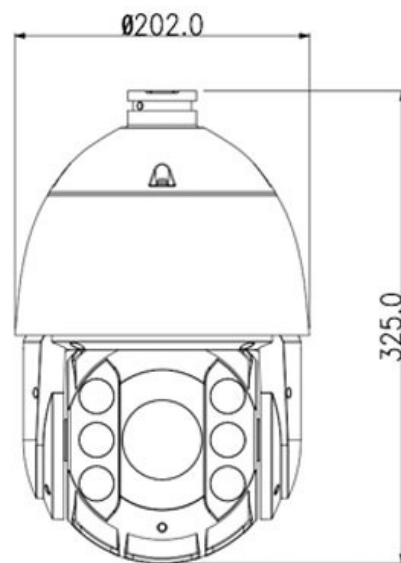

CP- UVP-2020L10

2 MP 20x HDCVI IR PTZ Camera

CP PLUS
CORAL

Main Features

- 1/2.8" Exmor HQIS Pro Image sensor
- Powerful 20x Optical and 16x Digital zoom
- DWDR, Day/Night(ICR), Ultra DNR
- Up to 300 Presets, 8 Tour, 5 Pattern, 5 Auto scan
- Max 160°/s pan speed, 360° endless pan rotation
- IR Range of 100 Mtr., IP66
- Mobile Software: iCMOB, gCMOB, wCMOB
- CMS Software: KVMS Pro, vOptimus Pro