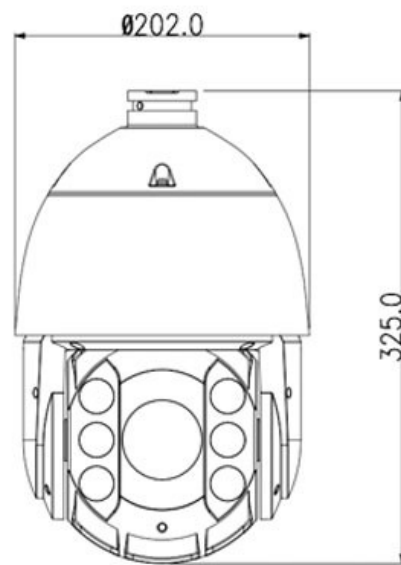

CP- UVP-2010L10

1 MP 20x HDCVI IR PTZ Camera

CP PLUS
CORAL