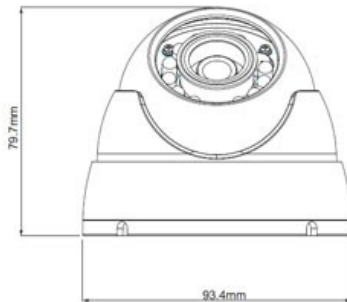

CP- UVC-DM1000L2

1 MP HDCVI IR Dome Camera - 20Mtr.

CP PLUS
CORAL

Main Features

- 1 MP HQIS Pro Image Sensor
- Max 25/30fps@720P
- Day/Night(ICR), AWB, AGC, BLC, 2D-DNR
- 3.6 mm fixed lens
- IR Range of 20 Mtrs.
- High speed, long distance real-time transmission, IP67

CP- UVC-DM1000L2

1 MP HDCVI IR Dome Camera - 20Mtr.

Feature

Image Sensor
Minimum Illumination
Shutter Speed
Lens
Video Streaming
Video Output
ICR
IR
Transmission Distance
Operating Temperature
Power Source
Power Consumption
Weatherproof Standard
Dimension
Weight

Specification

1Megapixel HQIS Pro
0.01Lux@F1.2(AGC ON), 0Lux IR on
1/50s~1/100,000s
3.6 mm fixed lens
720P@25 fps
1-channel BNC HDCVI high definition video output
Auto(ICR)/Color/B/W
IR Range of 20 Mtr.
Over 800m via 75-3 coaxial cable
-30°C~+60°C/ Less than 95%RH (no condensation)
DC12V±20%
Max 2.5W
IP67
Φ93.4mm × 79.7mm
350g