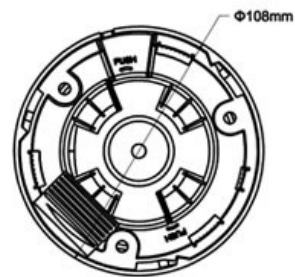

CP- UVC-D1200L2**2 MP HDCVI IR Dome Camera - 30Mtr.****CP PLUS**
CORAL**Main Features**

- 1/2.7" 2MP HQIS Pro Image Sensor
- Max 25/30fps@1080P
- High speed, long distance real-time transmission
- Day/Night(ICR), 2D-DNR, AWB, AGC, BLC
- 3.6mm fixed lens (6mm optional)
- IR Range of 30 Mtrs, IP67
- Mobile Software: iCMOB, gCMOB, wCMOB
- CMS Software: KVMS Pro, vOptimus Pro

CP- UVC-D1200L2

2 MP HDCVI IR Dome Camera - 30Mtr.

Feature

Image Sensor
Minimum Illumination
Shutter Speed
Lens
Video Streaming
Video Output
ICR
IR
Transmission Distance
Operating Temperature
Power Source
Power Consumption
Weatherproof Standard
Dimension
Weight

Specification

1/2.7" 2MP HQIS Pro
0.01Lux@F1.2(AGC ON), 0Lux IR on
1/50s~1/100,000s
3.6mm (6mm optional)
25fps@1080P
1-channel BNC HDCVI high definition video output
Auto(ICR)/Color/B/W
IR Range of 30 Mtr.
Over 500m via 75-3 coaxial cable
-30°C~+60°C , Less than 95%RH
DC12V±20%
Max 2.5W
IP67
Φ108mm x 85.4mm
350g