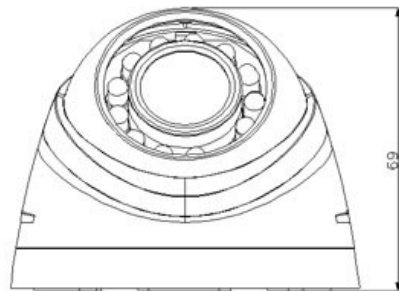

CP- UVC-D1000L2A**1 MP HDCVI IR Dome Camera - 20Mtr.****CP PLUS**
CORAL**Main Features**

- 1 MP HQIS Pro Image Sensor
- Max 25/30fps@720P
- Day/Night(ICR), AWB, AGC, BLC, 2D-DNR
- 3.6 mm fixed lens
- IR Range of 20 Mtrs.
- High speed, long distance real-time transmission

CP- UVC-D1000L2A**1 MP HDCVI IR Dome Camera - 20Mtr.****Feature**

Image Sensor
Minimum Illumination
Shutter Speed
Lens
Video Streaming
Video Output
ICR
IR
Transmission Distance
Operating Temperature
Power Source
Power Consumption
Dimension
Weight

Specification

1Megapixel HQIS Pro
0.01Lux@F1.2(AGC ON), 0Lux IR on
1/50s~1/100,000s
3.6 mm fixed lens
720P@25 fps
1-channel BNC HDCVI high definition video output
Auto(ICR)/Color/B/W
IR Range of 20 Mtr.
Over 500m via 75-3 coaxial cable
-30°C~+60°C/ Less than 95%RH (no condensation)
DC12V±20%
Max 2.5W
Ø85mm × 69mm
1Kg