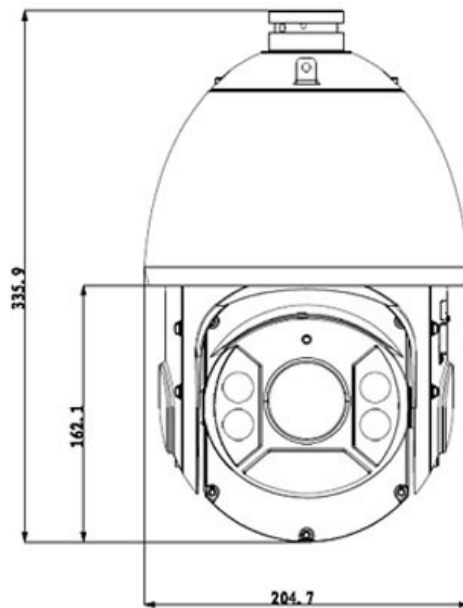

CP- UNP-3020SL10

2MP Full HD IP PTZ Camera