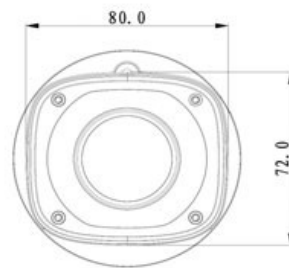

CP-UNC-TB13FL3**1.3 MP HD IR Bullet Camera - 30Mtr.****Main Features**

- 1/3" 1.3MP PS CMOS Image Sensor
- Max 25fps@1.3MP
- H.264 and MJPEG dual-stream encoding
- DWDR, Day/Night(ICR), Auto Iris, 3DNR, AWB, AGC, BLC
- 2.8 -12mm Varifocal Lens
- IR Range of 30 Mtrs, IP66, PoE
- Mobile Software: iCMOB, gCMOB, wCMOB
- CMS Software: KVMS Pro, vOptimus Pro

CP- UNC-TB13FL3

1.3 MP HD IR Bullet Camera - 30Mtr.

Feature

Image Sensor
Minimum Illumination
Shutter Speed
White Balance
Lens
Gain Control(AGC)
Back Light Compensation
S/N Ratio
Video Compression
Video Streaming
Resolution
Privacy Mask
ICR

Specification

1/3" 1.3MP Progressive scan CMOS
0.01Lux/F1.4(Color), 0Lux/F1.4(IR on)
Auto/Manual, 1/3(4)~1/10000s
Auto/Manual
2.8 -12mm Varifocal Lens
Auto/Manual
BLC/ HLC/ DWDR
More than 55dB
H.264/MJPEG
Main Stream: 1.3M/720P(1 ~ 25/30fps), Extra Stream: D1/CIF(1 ~ 25/30fps)
1.3M(1280×960) / 720P(1280×720) / D1(704×576/704×480) / CIF(352×288/352×240)
Up to 4 areas
Auto(ICR)/Color/B/W

Dimension
72mm × 80mm × 212.8mm

Weight
0.65kg