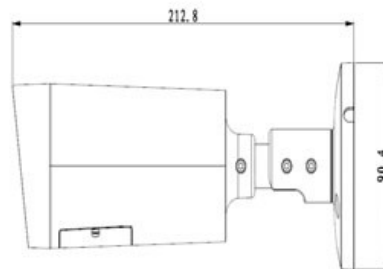

CP-UNC-TB13FL3

1.3 MP HD IR Bullet Camera - 30Mtr.