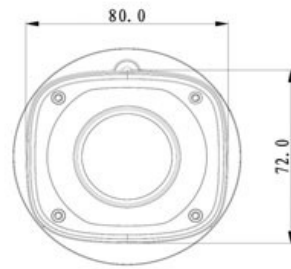

CP- UNC-TB13FL3-MD**1.3 MP HD WDR IR Bullet Camera - 30Mtr.****Main Features**

- 1/3" 1.3MP PS CMOS Image Sensor
- 25/30fps@1.3M(1280x960)
- H.264 and MJPEG dual-stream encoding
- WDR, Day/Night(ICR), Auto Iris, 3DNR, AWB, AGC, BLC
- 2.7 -12mm Varifocal Lens
- IR Range of 30 Mtrs, IP66, PoE
- Mobile Software: iCMOB, gCMOB, wCMOB
- CMS Software: KVMS Pro, vOptimus Pro

CP- UNC-TB13FL3-MD

1.3 MP HD WDR IR Bullet Camera - 30Mtr.

Feature

Image Sensor
Minimum Illumination
Shutter Speed
White Balance
Lens
Gain Control(AGC)
Back Light Compensation
S/N Ratio
Video Compression
Video Streaming
Resolution
Privacy Mask
ICR
Audio Input
Audio Compression
Audio Output

Power Consumption

Weatherproof Standard

Dimension

Weight