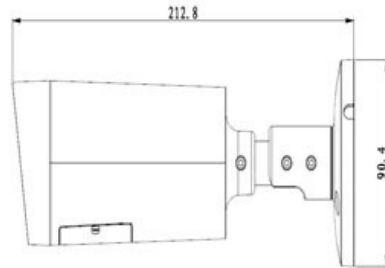

CP- UNC-TB13FL3-MD**1.3 MP HD WDR IR Bullet Camera - 30Mtr.****Main Features**

- 1/3" 1.3MP PS CMOS Image Sensor
- 25/30fps@1.3M(1280x960)
- H.264 and MJPEG dual-stream encoding
- WDR, Day/Night(ICR), Auto Iris, 3DNR, AWB, AGC, BLC
- 2.7 -12mm Varifocal Lens
- IR Range of 30 Mtrs, IP66, PoE
- Mobile Software: iCMOB, gCMOB, wCMOB
- CMS Software: KVMS Pro, vOptimus Pro

CP- UNC-TB13FL3-MD

1.3 MP HD WDR IR Bullet Camera - 30Mtr.

Feature

Image Sensor
Minimum Illumination
Shutter Speed
White Balance
Lens
Gain Control(AGC)
Back Light Compensation
S/N Ratio
Video Compression
Video Streaming
Resolution
Privacy Mask
ICR
Audio Input
Audio Compression
Audio Output

Power Consumption

Weatherproof Standard

Dimension

Weight