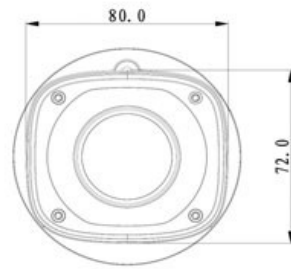

CP- UNC-TB13FL3-MD**1.3 MP HD WDR IR Bullet Camera - 30Mtr.****Main Features**

- 1/3" 1.3MP PS CMOS Image Sensor
- 25/30fps@1.3M(1280×960)
- H.264 and MJPEG dual-stream encoding
- WDR, Day/Night(ICR), Auto Iris, 3DNR, AWB, AGC, BLC
- 2.7 -12mm Varifocal Lens
- IR Range of 30 Mtrs, IP66, PoE
- Mobile Software: iCMOB, gCMOB, wCMOB
- CMS Software: KVMS Pro, vOptimus Pro

CP- UNC-TB13FL3-MD

1.3 MP HD WDR IR Bullet Camera - 30Mtr.

Feature

Image Sensor
Minimum Illumination
Shutter Speed
White Balance
Lens
Gain Control(AGC)
Back Light Compensation
S/N Ratio
Video Compression
Video Streaming
Resolution
Privacy Mask
ICR
Audio Input
Audio Compression
Audio Output

Power Consumption

Weatherproof Standard

Dimension

Weight