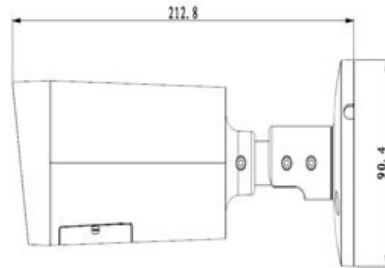

CP- UNC-TB13FL3-MD**1.3 MP HD WDR IR Bullet Camera - 30Mtr.****Main Features**

- 1/3" 1.3MP PS CMOS Image Sensor
- 25/30fps@1.3M(1280×960)
- H.264 and MJPEG dual-stream encoding
- WDR, Day/Night(ICR), Auto Iris, 3DNR, AWB, AGC, BLC
- 2.7 -12mm Varifocal Lens
- IR Range of 30 Mtrs, IP66, PoE
- Mobile Software: iCMOB, gCMOB, wCMOB
- CMS Software: KVMS Pro, vOptimus Pro

CP- UNC-TB13FL3-MD

1.3 MP HD WDR IR Bullet Camera - 30Mtr.

Feature

Image Sensor
Minimum Illumination
Shutter Speed
White Balance
Lens
Gain Control(AGC)
Back Light Compensation
S/N Ratio
Video Compression
Video Streaming
Resolution
Privacy Mask
ICR
Audio Input
Audio Compression
Audio Output

Power Consumption

Weatherproof Standard

Dimension

Weight