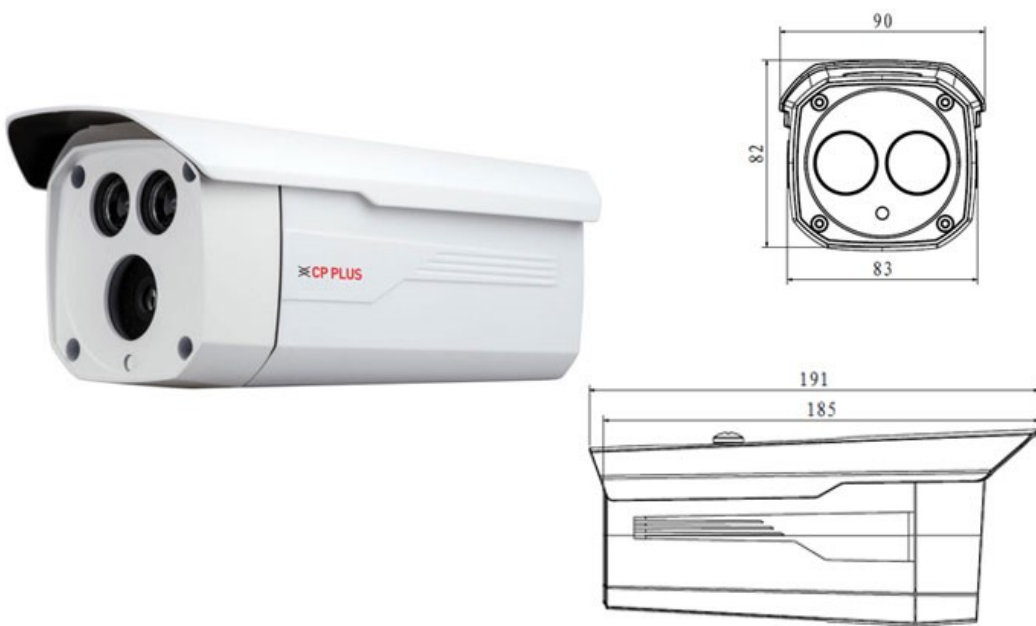

**CP- UNC-TA10R6****1 MP HD Array Bullet Camera - 60Mtr.****Main Features**

- 1MP PS CMOS Image Sensor
- Max 25/30fps@720P
- H.264 and MJPEG dual-stream encoding
- DWDR, Day/Night(ICR), Auto Iris, 3DNR, AWB, AGC, BLC
- 3.6mm fixed lens (6mm optional)
- IR Range of 36 Mtrs, IP67
- Mobile Software: iCMOB, gCMOB, wCMOB
- CMS Software: KVMS Pro, vOptimus Pro
- H.264 MJPEG dual-stream encoding
- Max 25fps@1080P Resolution

**CP- UNC-TA10R6****1 MP HD Array Bullet Camera - 60Mtr.****Feature**

Image Sensor  
Minimum Illumination  
Shutter Speed  
White Balance  
Lens  
Gain Control(AGC)  
Video Compression  
S/N Ratio  
Back Light Compensation  
Video Streaming  
Resolution  
Privacy Mask  
ICR  
  
Protocol  
  
Ethernet  
User Account  
IR  
Smart Phone  
Operating Temperature  
Power Source  
Power Consumption  
Weatherproof Standard  
Dimension  
Weight

**Specification**

1MP Progressive scan CMOS  
0. 1Lux/F2.1(Color), 0Lux/F2.1(IR on)  
Auto/Manual, 1/3(4)~1/10000s  
Auto/Manual  
3.6mm fixed lens (6mm optional)  
Auto/Manual  
H.264 / MJPEG  
More than 50dB  
BLC/ HLC/ DWDR  
Main Stream: 720P(1 ~ 25/30fps), Extra Stream: D1/CIF(1 ~ 25/30fps)  
720P(1280×720)/ D1(704×576/704×480) /CIF(352×288/352×240)  
Up to 4 areas  
Auto(ICR)/Color/B/W  
  
IPv4/IPv6, HTTP, HTTPS, SSL, TCP/IP, UDP, UPnP, ICMP, IGMP, SNMP,RTSP, RTP, SMTP, NTP, DHCP, DNS, PPPoE, DDNS, FTP, IP Filter, QoS,Bonjour, ONVIF, PSIA, CGI  
  
RJ-45 (10/100Base-T)  
20 Users  
IR Range of 60 Mtr.  
iPhone, iPad, Android, Windows Phone  
-30°C~+60°C , Less than 95%RH  
DC12V  
Max 4W  
IP67  
191mm × 90mm × 82mm  
450g