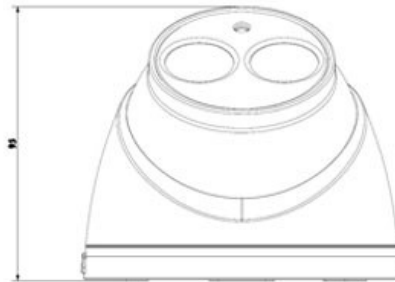

CP- UNC-DA10R3

1 MP HD Array Dome Camera - 30Mtr.

Main Features

- 1MP PS CMOS Image Sensor
- Max 25/30fps@720P
- H.264 and MJPEG dual-stream encoding
- DWDR, Day/Night(ICR), Auto Iris, 3DNR, AWB, AGC, BLC
- 3.6mm fixed lens (6mm optional)
- Array Range of 30 Mtrs, IP67
- Mobile Software: iCMOB, gCMOB, wCMOB
- CMS Software: KVMS Pro, vOptimus Pro